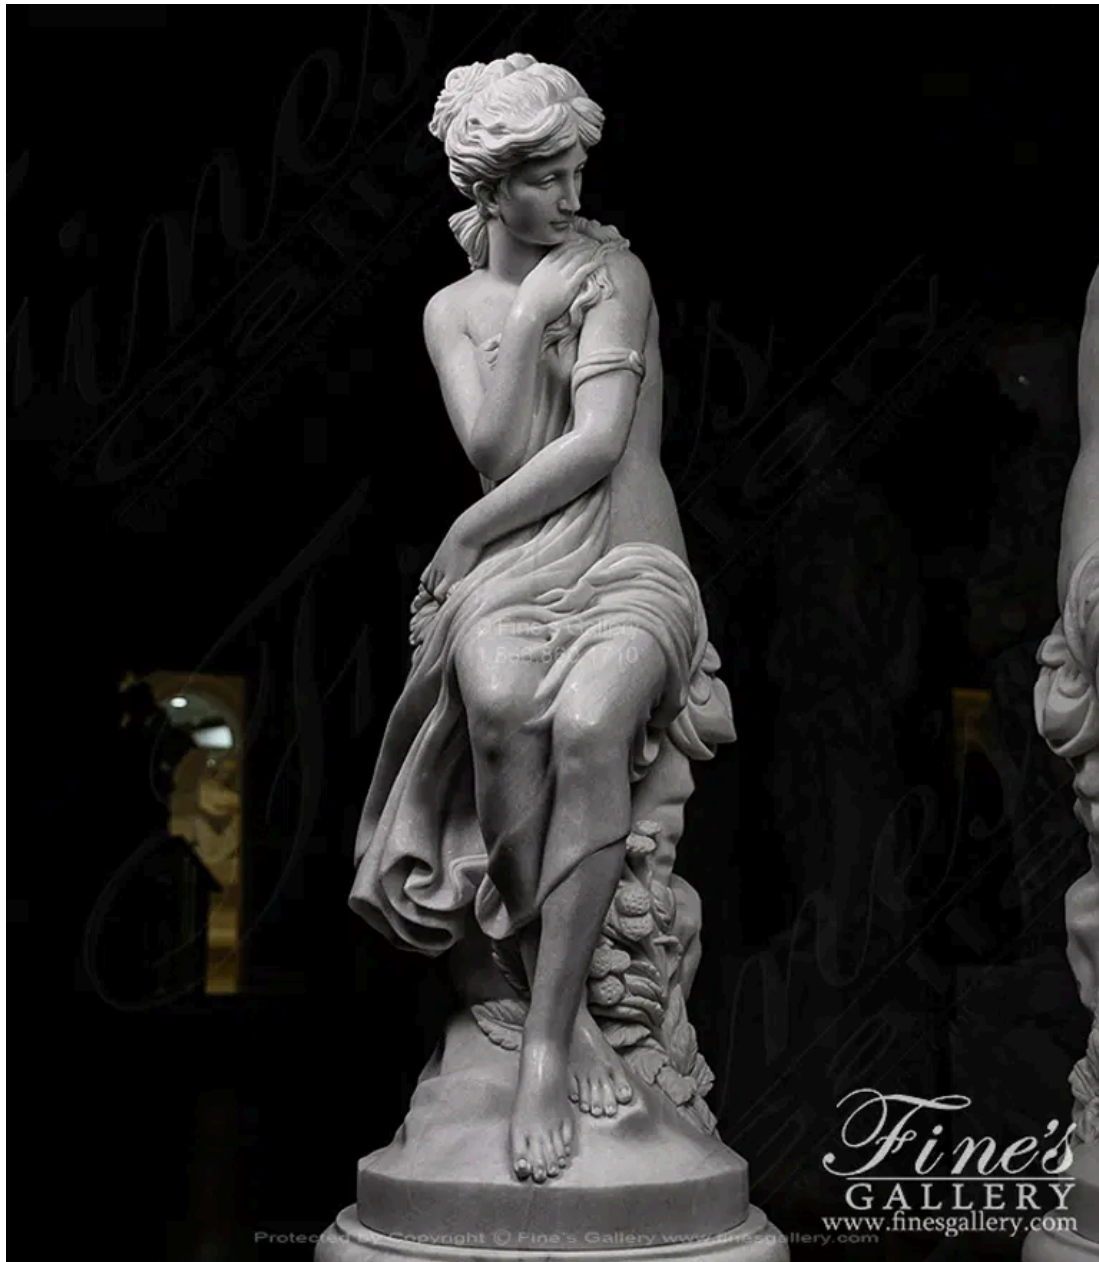

Marble Enchantress Pair Featuring Ornate Rose Garland Pedestals - MS-1485 (View 4)