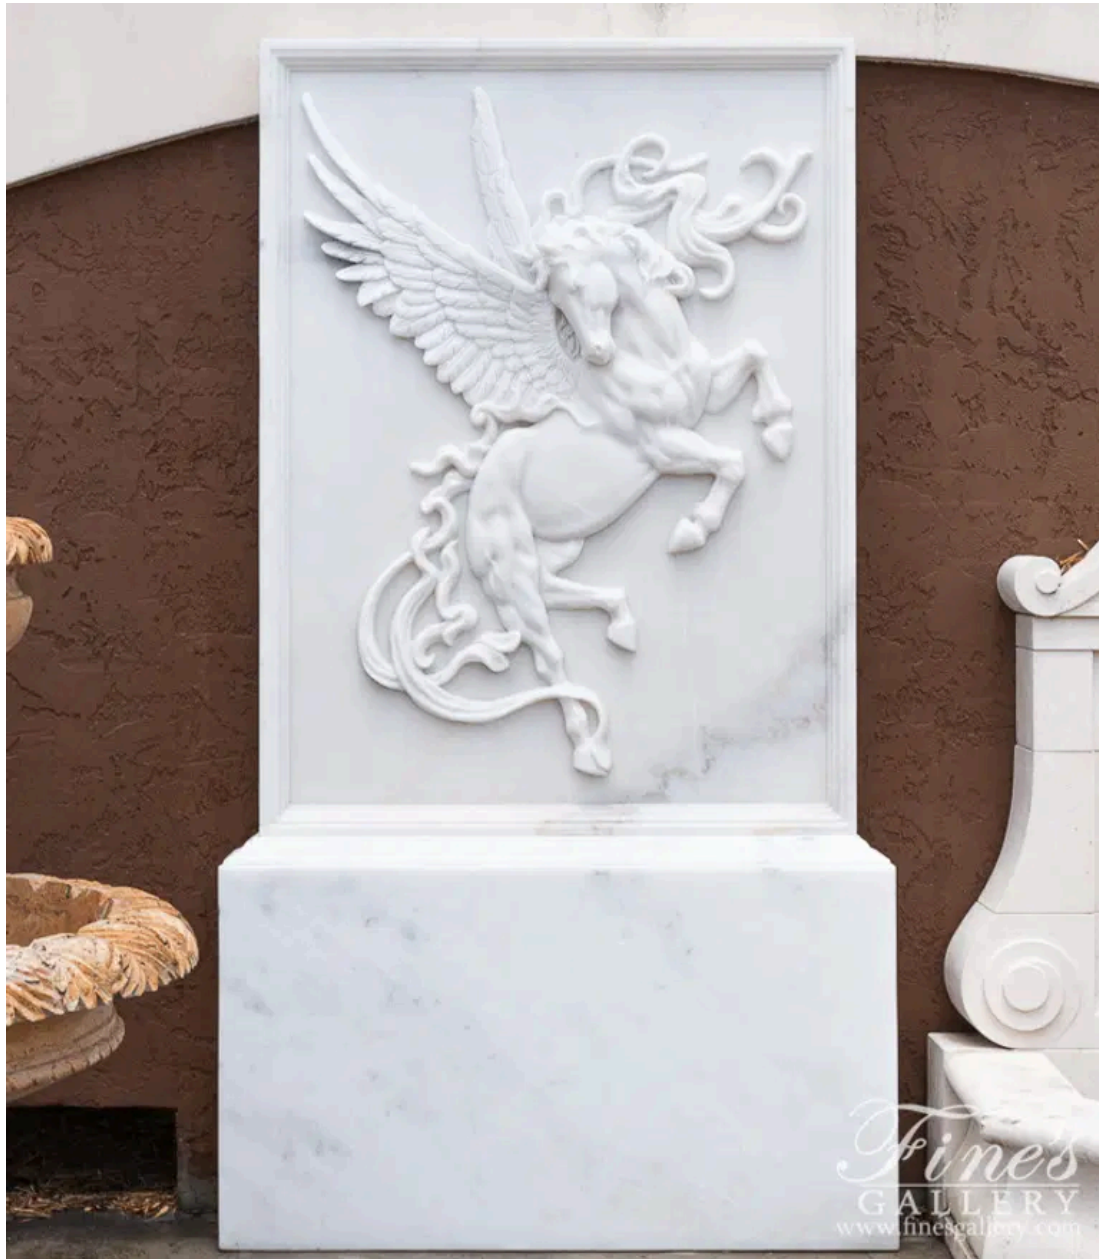

Pegasus Marble Relief in Statuary White Marble - MS-1477 (View 2)