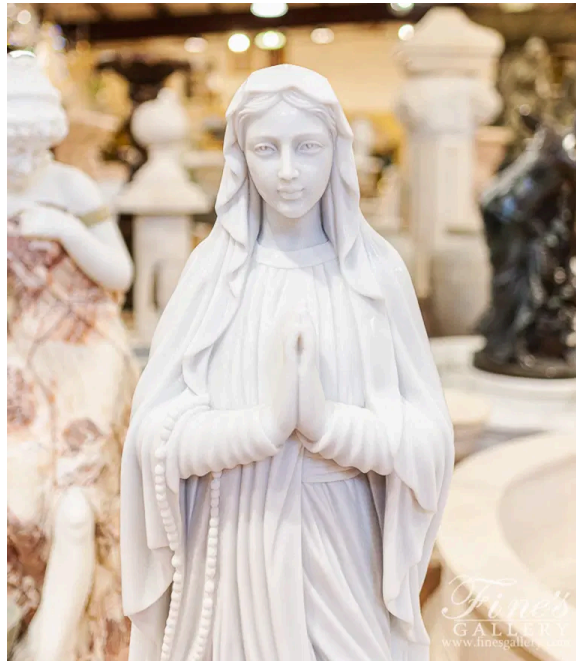

48 Inch Lady of Lourdes Marble Statue

MODEL MS-1450 / HAND-CRAFTED MARBLE

48 Inch Lady of Lourdes Marble Statue. This is a naturally quarried hand carved marble product. Accept no cheap imitations such as concrete or cast stone! Our marble statues are perfect for exterior where you wont have to worry about replacement.

WWW.FINESGALLERY.COM

Model MS-1450

Page 1 of 7

48 Inch Lady of Lourdes Marble Statue - MS-1450 (View 2)

48 Inch Lady of Lourdes Marble Statue - MS-1450 (View 3)

48 Inch Lady of Lourdes Marble Statue - MS-1450 (View 4)