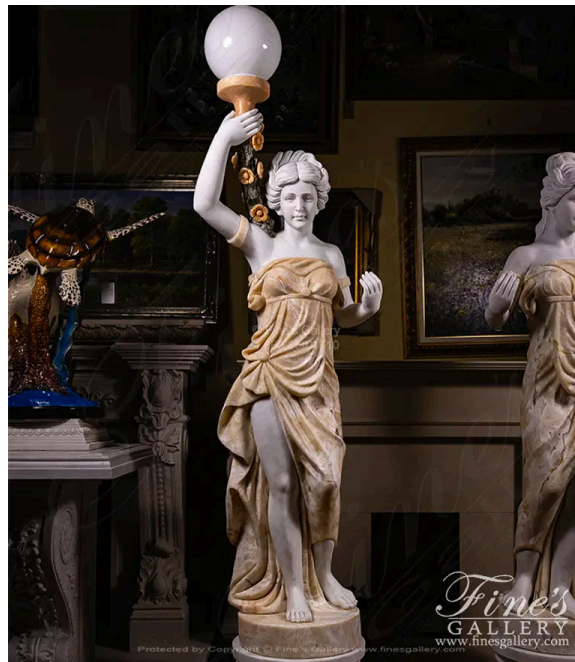

Figural Female Marble Lamp Post Pair

MODEL MS-1383 / HAND-CRAFTED STATUARY WHITE MARBLE

Figural Female Marble Lamp Post Pair featuring two lovely maidens holding lamps. Carved from statuary white marble and honey onyx. Marble Bases Sold Separately.

STATUARY WHITE: *Ideal for classical statues, fountains, and other master works, the pristine appearance of Statuary White makes it a phenomenal material for displaying artistic beauty or intricate detail.*

DIMENSIONS

24" W x 80" H x 16" D

COLOR

-
MARBLE

PRICE

\$9,800.00 ~~\$12,500.00~~
IN STOCK

CONTACT

(239) 277-0009 - sales@finesgallery.com
Bonita Springs, Florida

WWW.FINESGALLERY.COM

Model MS-1383

Page 1 of 6

Figural Female Marble Lamp Post Pair - MS-1383 (View 2)

Figural Female Marble Lamp Post Pair - MS-1383 (View 3)

Figural Female Marble Lamp Post Pair - MS-1383 (View 4)