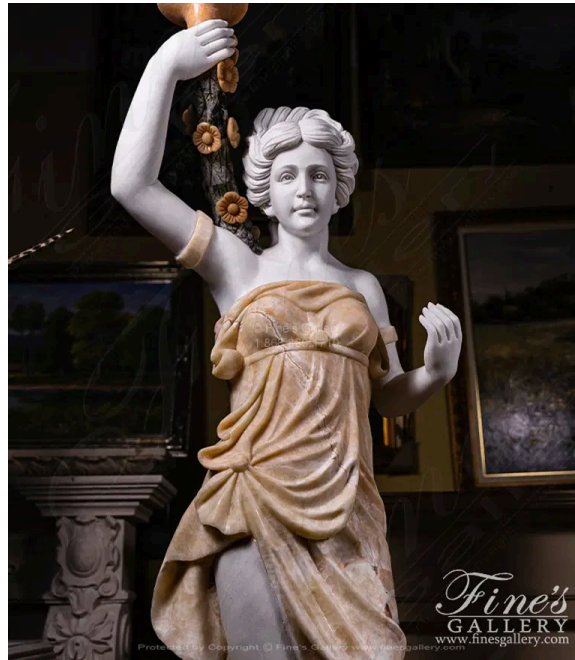

Figural Female Marble Lamp Post Pair - MS-1383 (View 5)