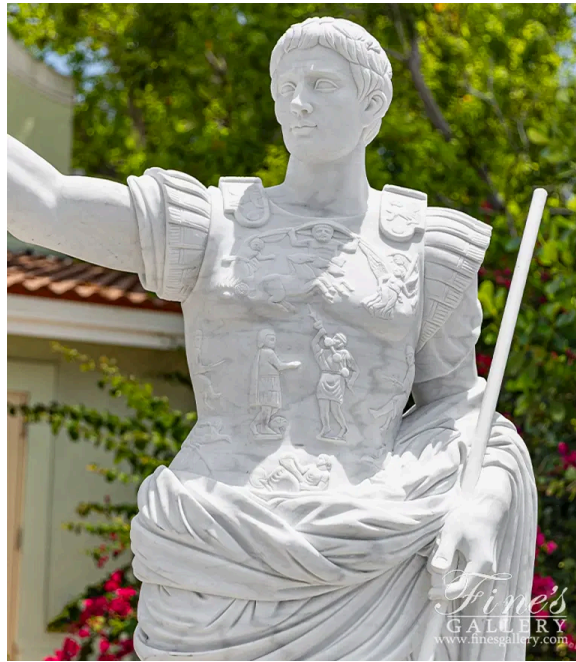

Augustus of Prima Porta

MODEL MS-1362 / HAND-CRAFTED MARBLE

Augustus of Prima Porta. A stunning Marble Caesar Augustus Statue. Pedestal Measurements: 33 in. wide x 25 in. depth x 24 in. tall. Includes Pedestal.

WWW.FINESGALLERY.COM

Model MS-1362

Page 1 of 6

Augustus of Prima Porta - MS-1362 (View 2)

Augustus of Prima Porta - MS-1362 (View 3)

Augustus of Prima Porta - MS-1362 (View 4)

Augustus of Prima Porta - MS-1362 (View 5)

Augustus of Prima Porta - MS-1362 (View 6)