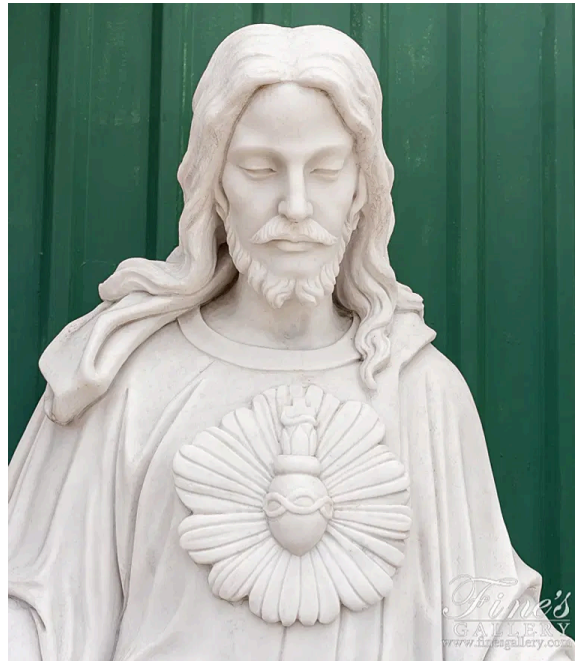

58 Inch Sacred Heart of Jesus Marble Statue

MODEL MS-1281 / HAND-CRAFTED MARBLE

58 Inch Sacred Heart of Jesus Marble Statue. Size includes statue & pedestal. Our hand carved religious statues are carved by the most talented marble carvers in the industry. 17 Inch Pedestal sold separately.

(239) 277-0009 - sales@finesgallery.com
Bonita Springs, Florida

WWW.FINESGALLERY.COM

Model MS-1281
Page 1 of 8

58 Inch Sacred Heart of Jesus Marble Statue - MS-1281 (View 2)

58 Inch Sacred Heart of Jesus Marble Statue - MS-1281 (View 3)

58 Inch Sacred Heart of Jesus Marble Statue - MS-1281 (View 4)

58 Inch Sacred Heart of Jesus Marble Statue - MS-1281 (View 5)

58 Inch Sacred Heart of Jesus Marble Statue - MS-1281 (View 6)

58 Inch Sacred Heart of Jesus Marble Statue - MS-1281 (View 7)

58 Inch Sacred Heart of Jesus Marble Statue - MS-1281 (View 8)