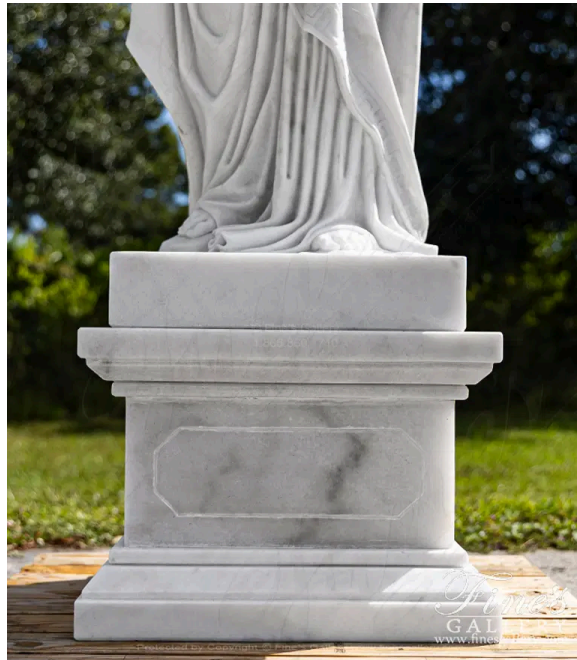

Mother Mary and Baby Jesus Marble Statue - MS-1257 (View 6)