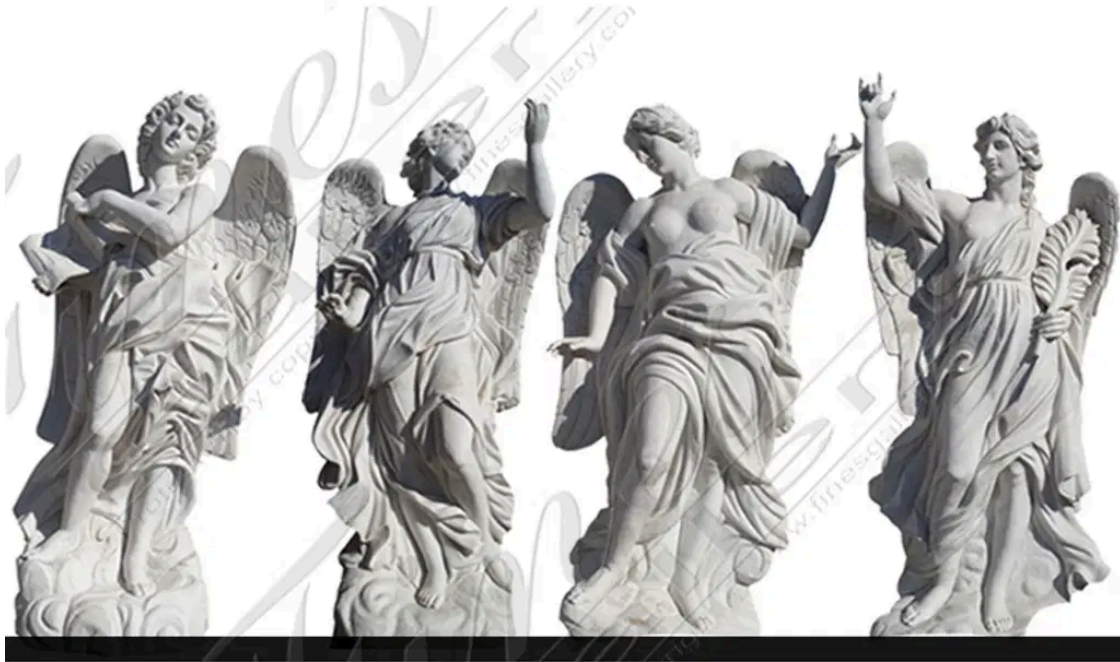

Marble Four Seasons Angel Statues

MODEL MS-1237 / HAND-CRAFTED MARBLE

Beautiful marble four seasons angel statues. All intricately hand-carved in beautiful white marble. Complete with ornate columned bases. Contact us today for more information.