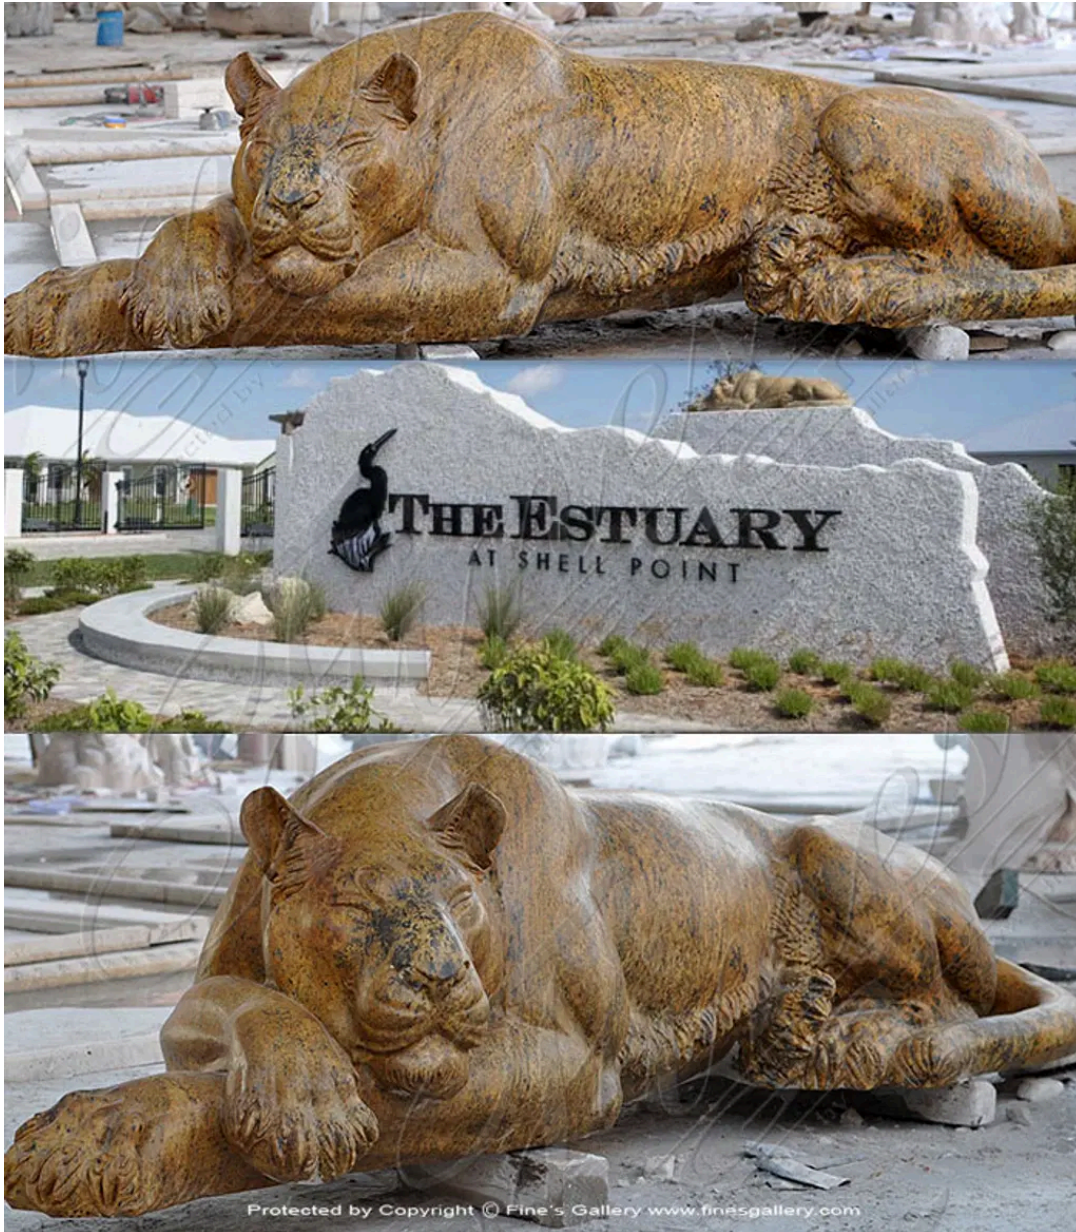

Resting Panther Granite Statue

MODEL MS-1196 / HAND-CRAFTED ANTIQUE GOLD GRANITE

This beautiful resting panther granite statue is carved from a solid block of antique gold granite. Designed for a gated community located in Fort Myers Florida.

ANTIQUE GOLD GRANITE: *Deep gold, black and gray coloration.*

DIMENSIONS

20" W x 18" H x 66" D

COLOR

-
GRANITE

AVAILABILITY

OUT OF STOCK

CONTACT