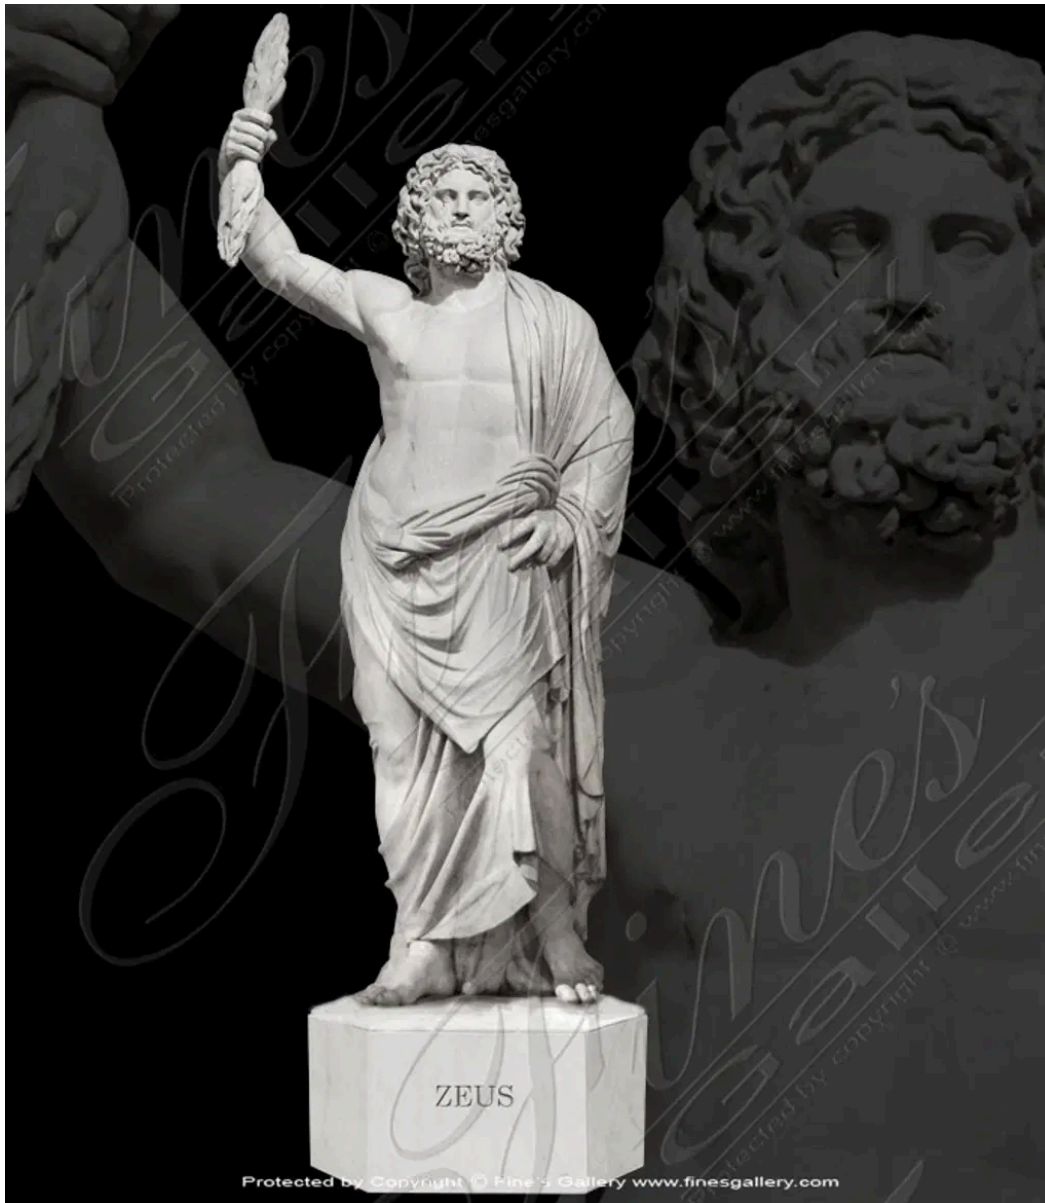

Marble Statue of Zeus

MODEL MS-1180 / HAND-CRAFTED ANTIQUE WHITE MARBLE

A beautiful hand carved marble statue of Zeus. Shown in white marble also popular in cream, beige and antique white. Engraving of ZEUS on base is optional. Available from 36 inches tall to 86 inches tall.

ANTIQUE WHITE MARBLE: *Antique white marble; while newly manufactured, encompasses the characteristics of the stone after undergoing natural weathering, wear, and potential exposure to various elements over time.*