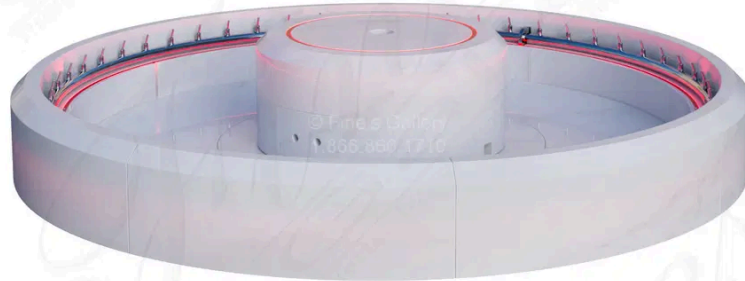

Contemporary Catch Basin, Hollow Base & Stainless Spray Ring in Statuary Marble

MODEL MPL-368 / HAND-CRAFTED STATUARY WHITE MARBLE / WHITE

Hand-carved from luminous white statuary marble, this contemporary catch basin with hollow base and stainless spray ring forms a sculptural, museum-quality foundation for a refined water feature. At 13.5 inches high and 108 inches wide, it commands attention in estate courtyards, modern gardens, or grand foyers, indoors or out. The marriage of premium marble and sleek stainless creates a crisp contemporary fountain aesthetic—bringing tranquil movement and elevated presence to luxury homes, boutique hotels, and designer landscapes.

STATUARY WHITE: *Ideal for classical statues, fountains, and other master works, the pristine appearance of Statuary White makes it a phenomenal material for displaying artistic beauty or intricate detail.*

DIMENSIONS

108" W x 13.5" H x 108" D

COLOR

WHITE
MARBLE

AVAILABILITY

OUT OF STOCK

CONTACT

(239) 277-0009 - sales@finesgallery.com
Bonita Springs, Florida