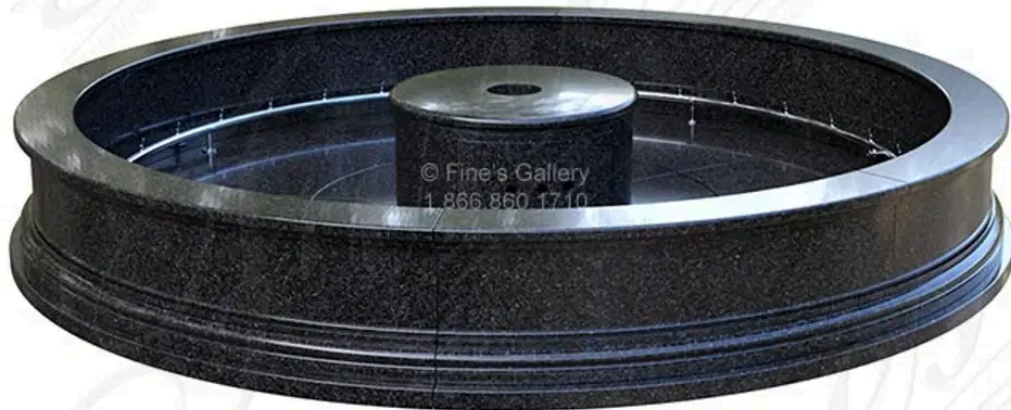

## Round Catch Basin in Absolute Black Granite

MODEL MPL-360 / HAND-CRAFTED ABSOLUTE BLACK GRANITE

Round Catch Basin in Absolute Black Granite. Optional commercial grade stainless water jets available sold separately.

**ABSOLUTE BLACK:** A flat black granite normally highly polished.

### DIMENSIONS

144" W x 20" H x 144" D

### COLOR

-  
GRANITE