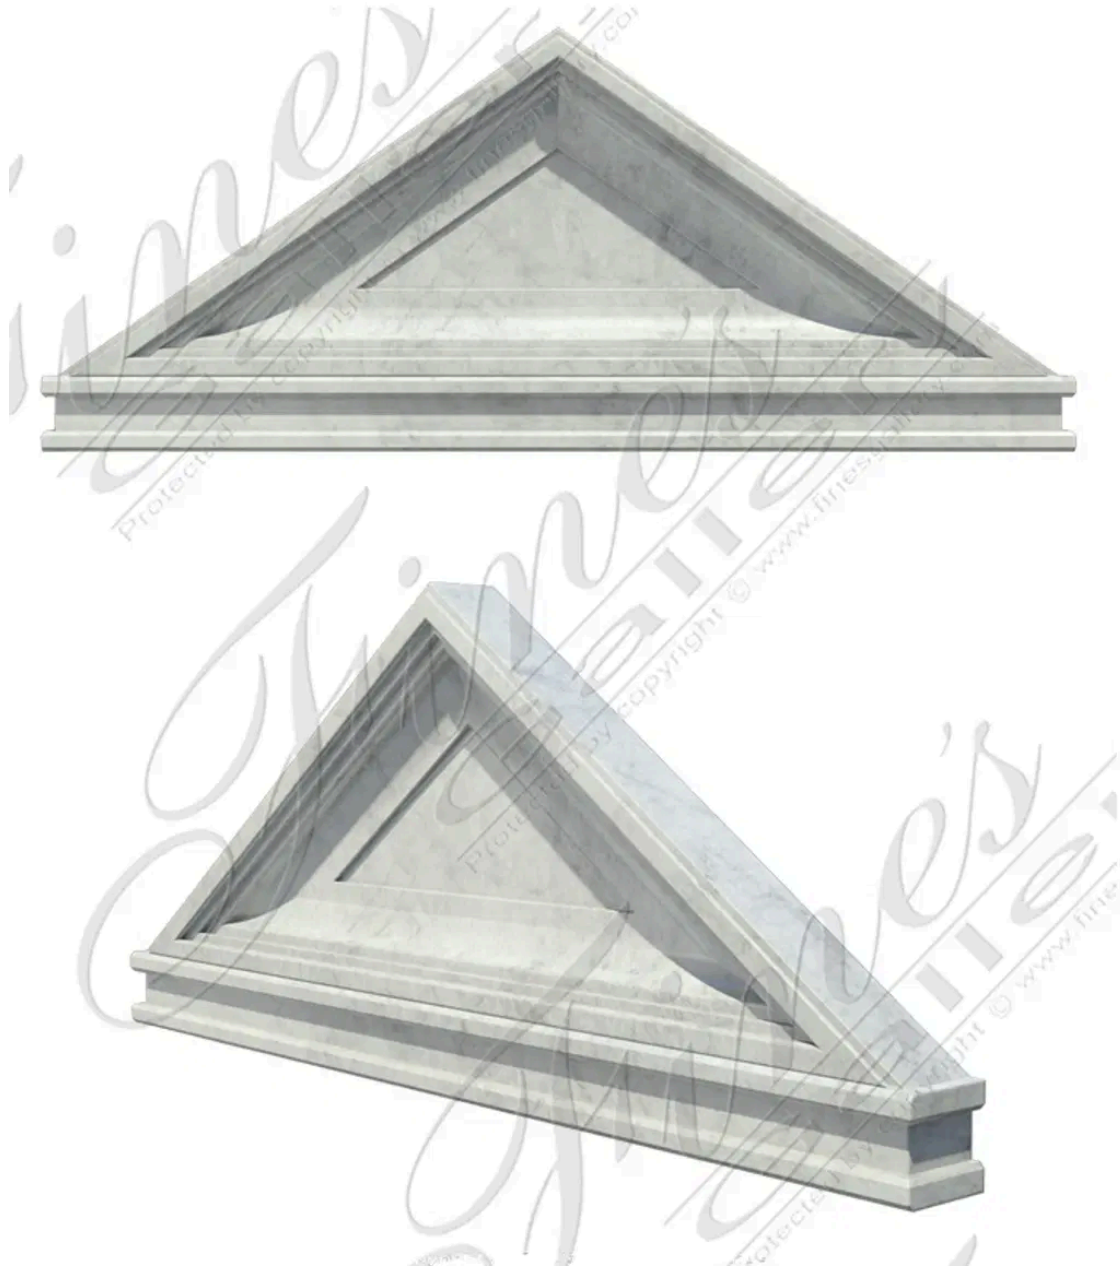

Marble Pediment

MODEL MPED-002 / HAND-CRAFTED MARBLE

The description for this beautiful Marble Pediment is not available at this time. If you require additional information for this product please call 1-866-860-1710 and talk with a sales representative at anytime.

DIMENSIONS

-

COLOR

-

MARBLE

AVAILABILITY

OUT OF STOCK

CONTACT