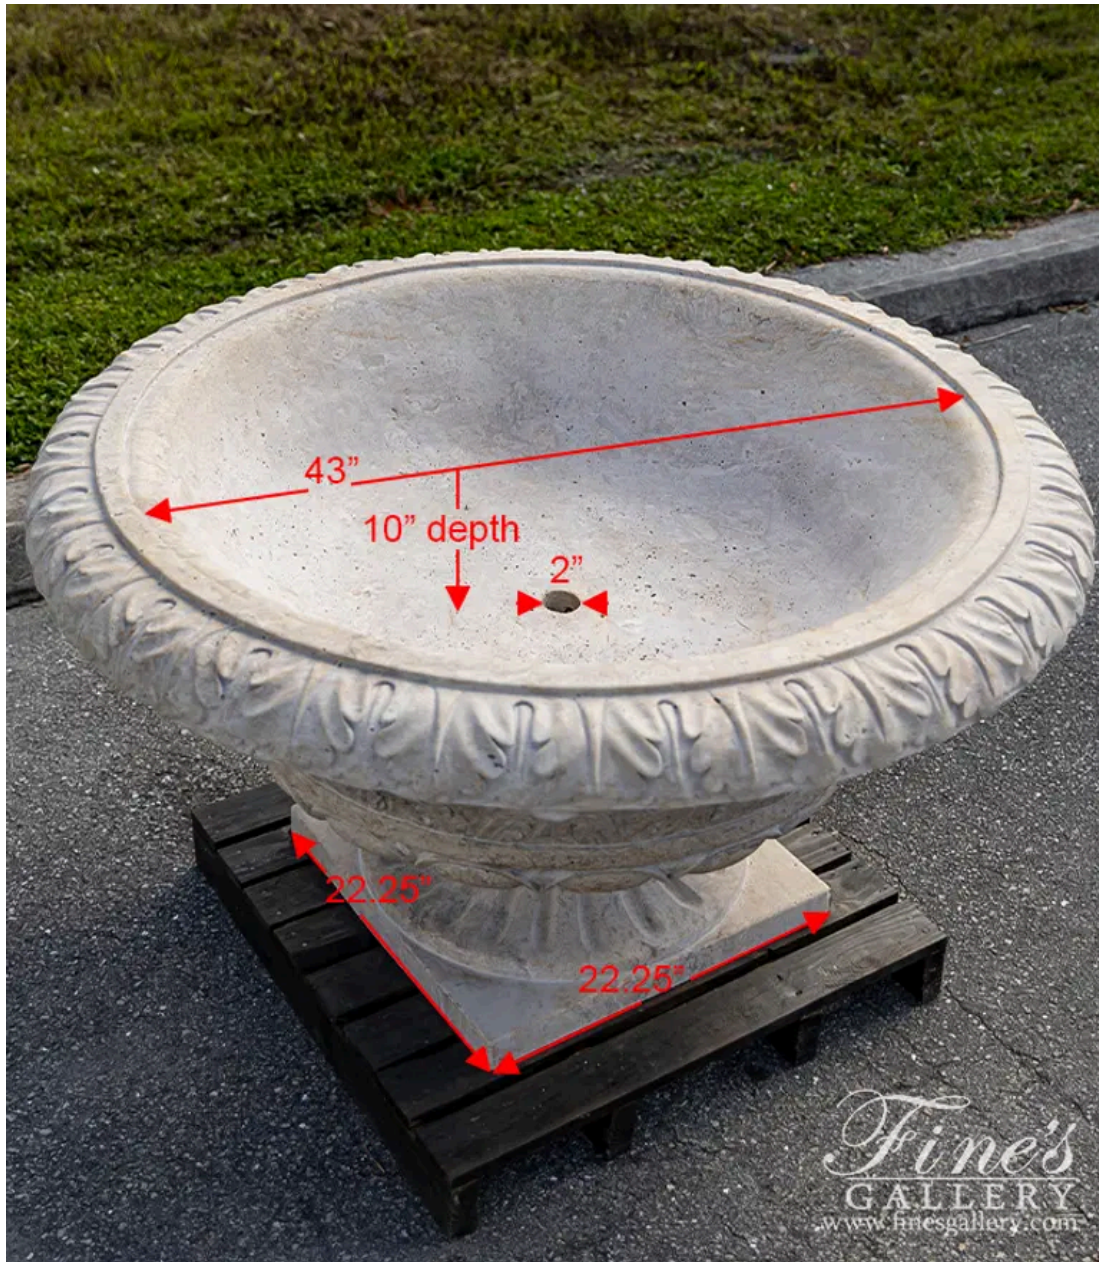

Oversized Traditional Acanthas Leaf Scrollwork Urn in Classic Light Travertine - MP-393 (View 3)