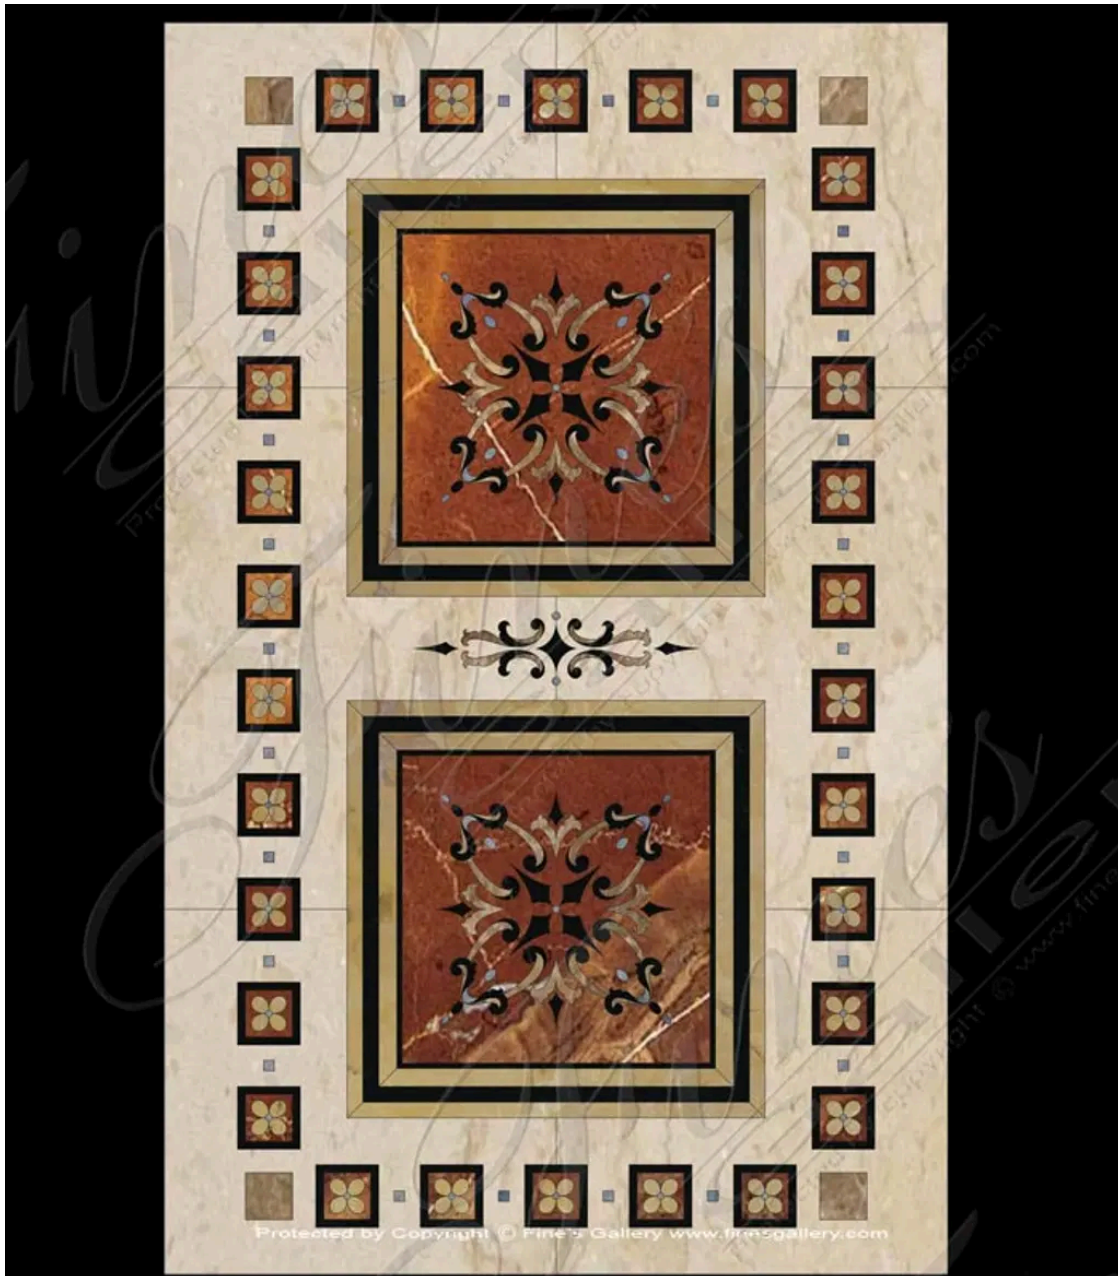

Marble Mosaic

MODEL MMT-121 / HAND-CRAFTED MARBLE

This beautiful marble medallion is available to be produced in the combination of marble colors that works best for your application. Contact us today for quotation in the size that you require.

DIMENSIONS

-

COLOR

-

MARBLE

AVAILABILITY

OUT OF STOCK

CONTACT