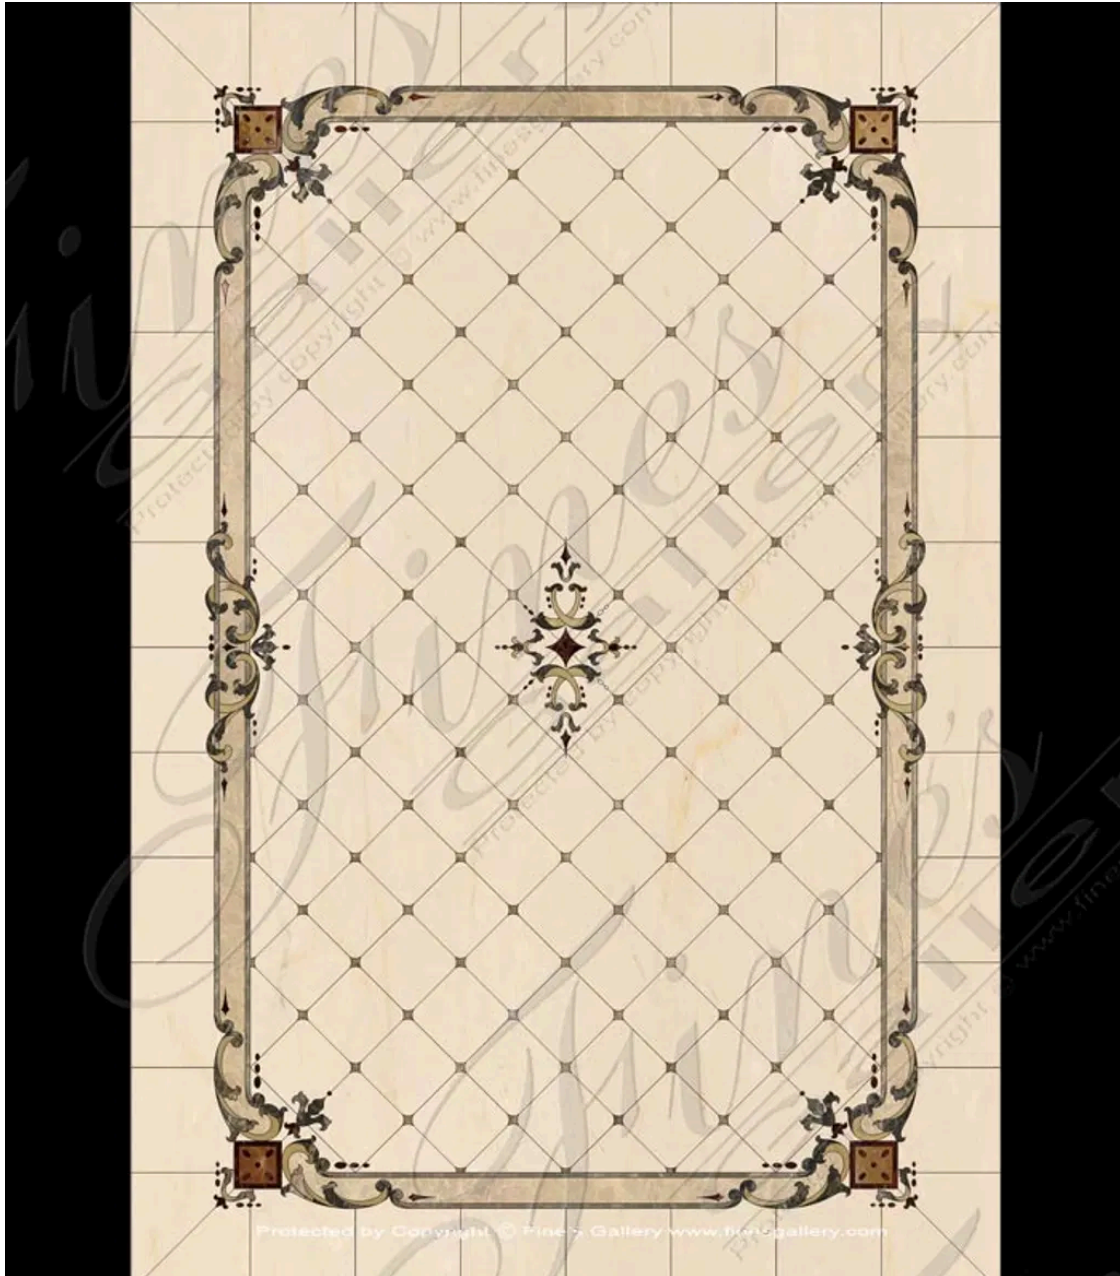

Marble Mosaic

MODEL MMT-092 / HAND-CRAFTED MARBLE

This beautiful marble medallion is available to be produced in the combination of marble colors that works best for your application. Contact us today for quotation in the size that you require.

DIMENSIONS

-

COLOR

-

MARBLE

AVAILABILITY

OUT OF STOCK

CONTACT