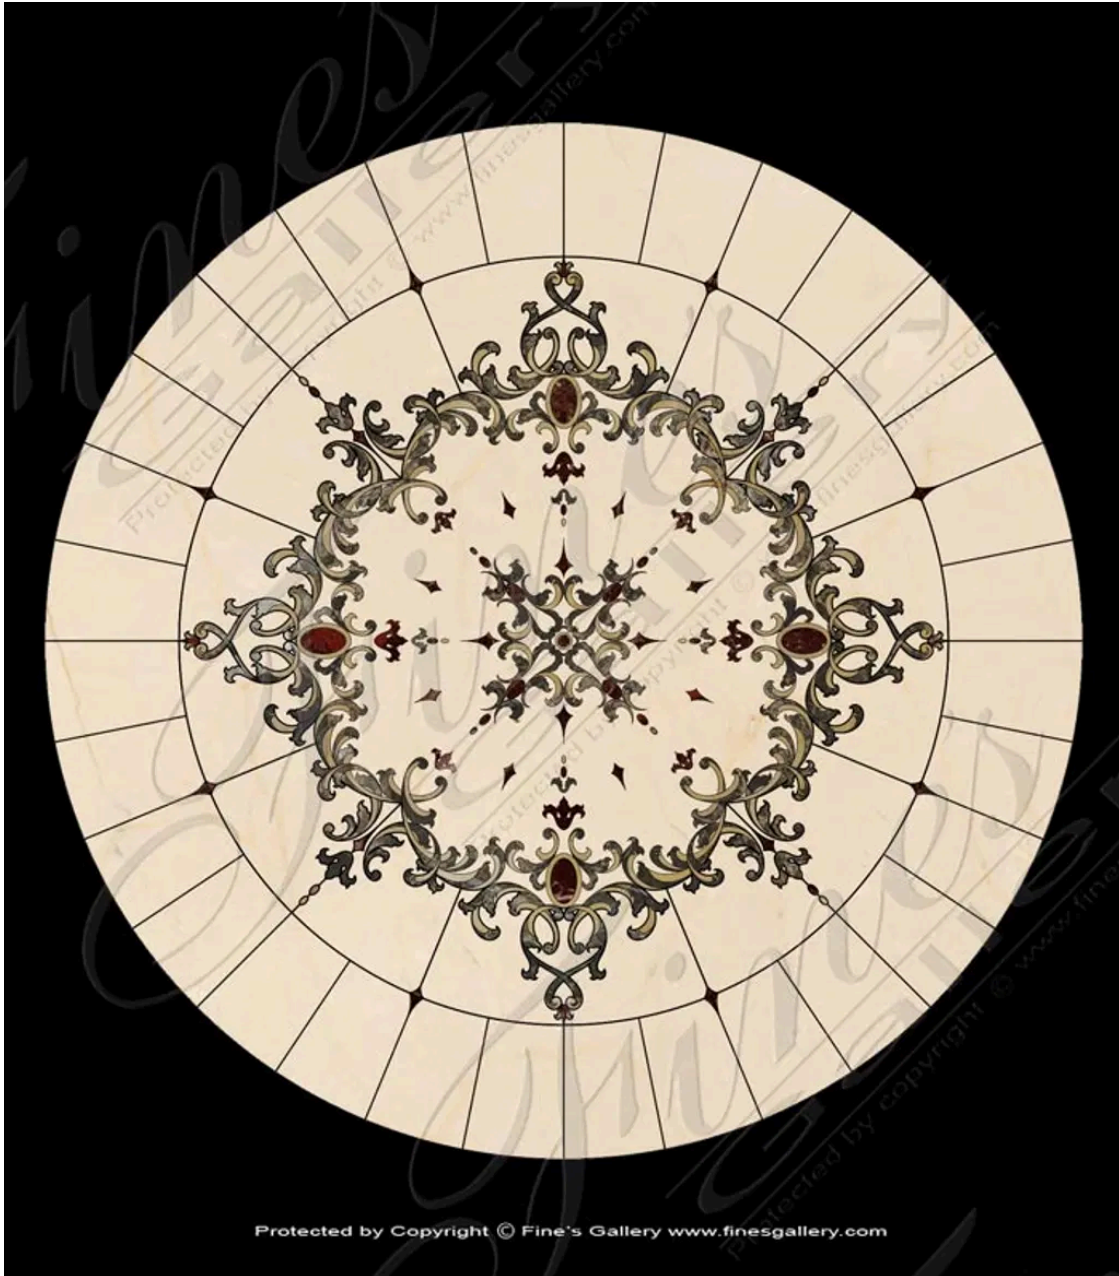

Marble Mosaic

MODEL MMT-076 / HAND-CRAFTED MARBLE

This beautiful marble medallion is available to be produced in the combination of marble colors that works best for your application. Contact us today for quotation in the size that you require.

Protected by Copyright © Fine's Gallery www.finesgallery.com

DIMENSIONS

-

COLOR

-

MARBLE

AVAILABILITY

OUT OF STOCK