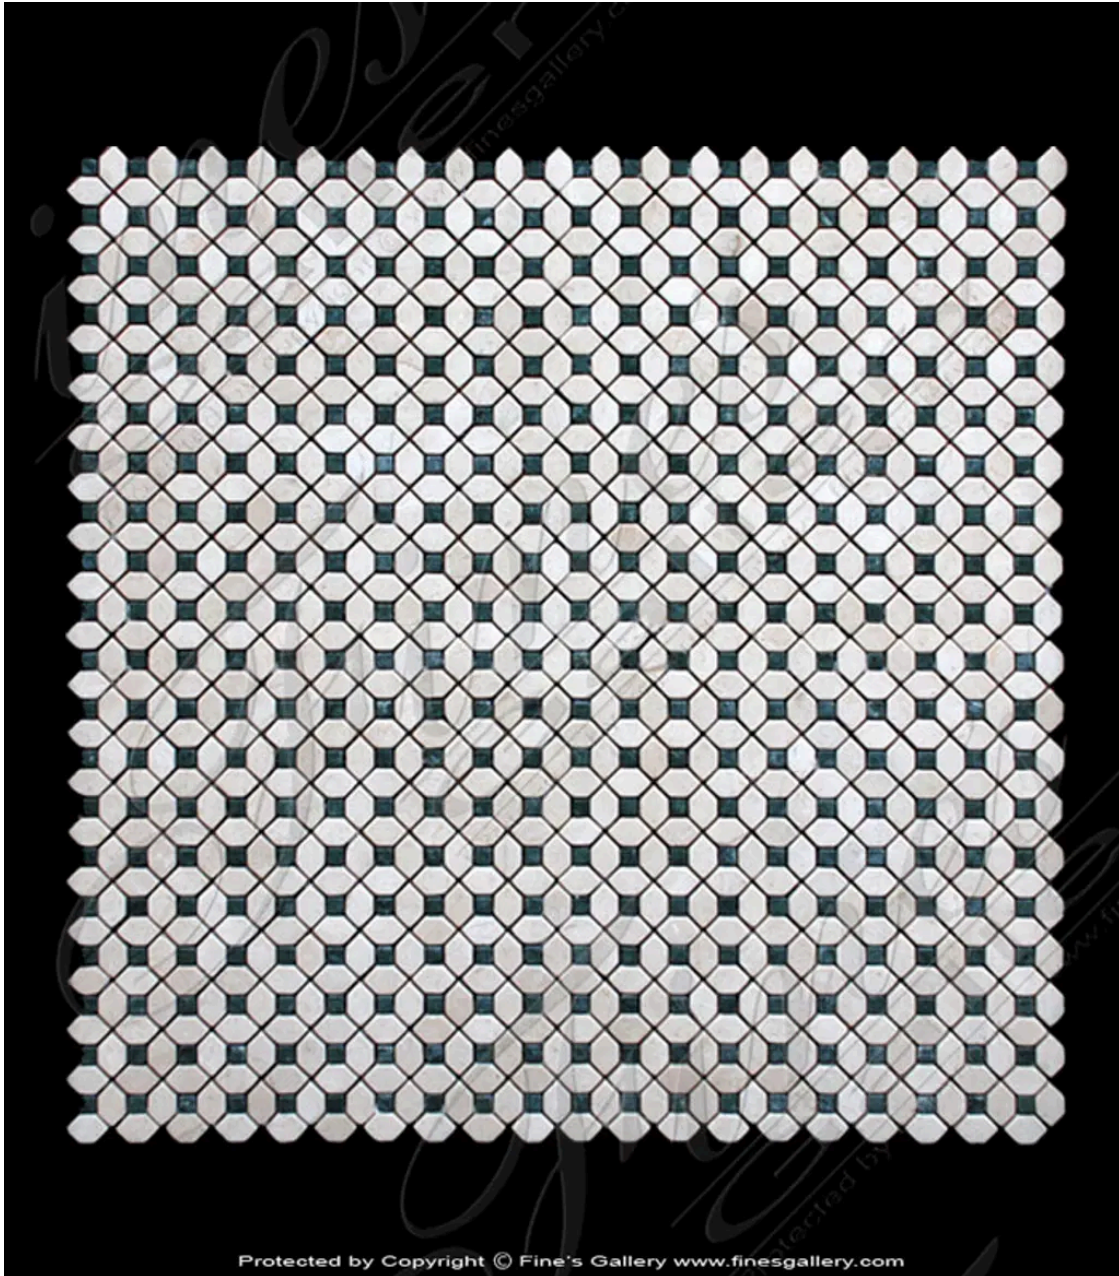

Marble Mosaic

MODEL MMT-038 / HAND-CRAFTED MARBLE

With lines crossing eight different directions, this spectacular basket weave mosaic tile design is available in a wide range of colors. Create the perfect flooring, made from our genuine luxurious marble. Call to speak with a salesperson today.

DIMENSIONS

24" W x 24" H x 12" D

COLOR

-
MARBLE

AVAILABILITY

OUT OF STOCK

CONTACT

(239) 277-0009 - sales@finesgallery.com
Bonita Springs, Florida