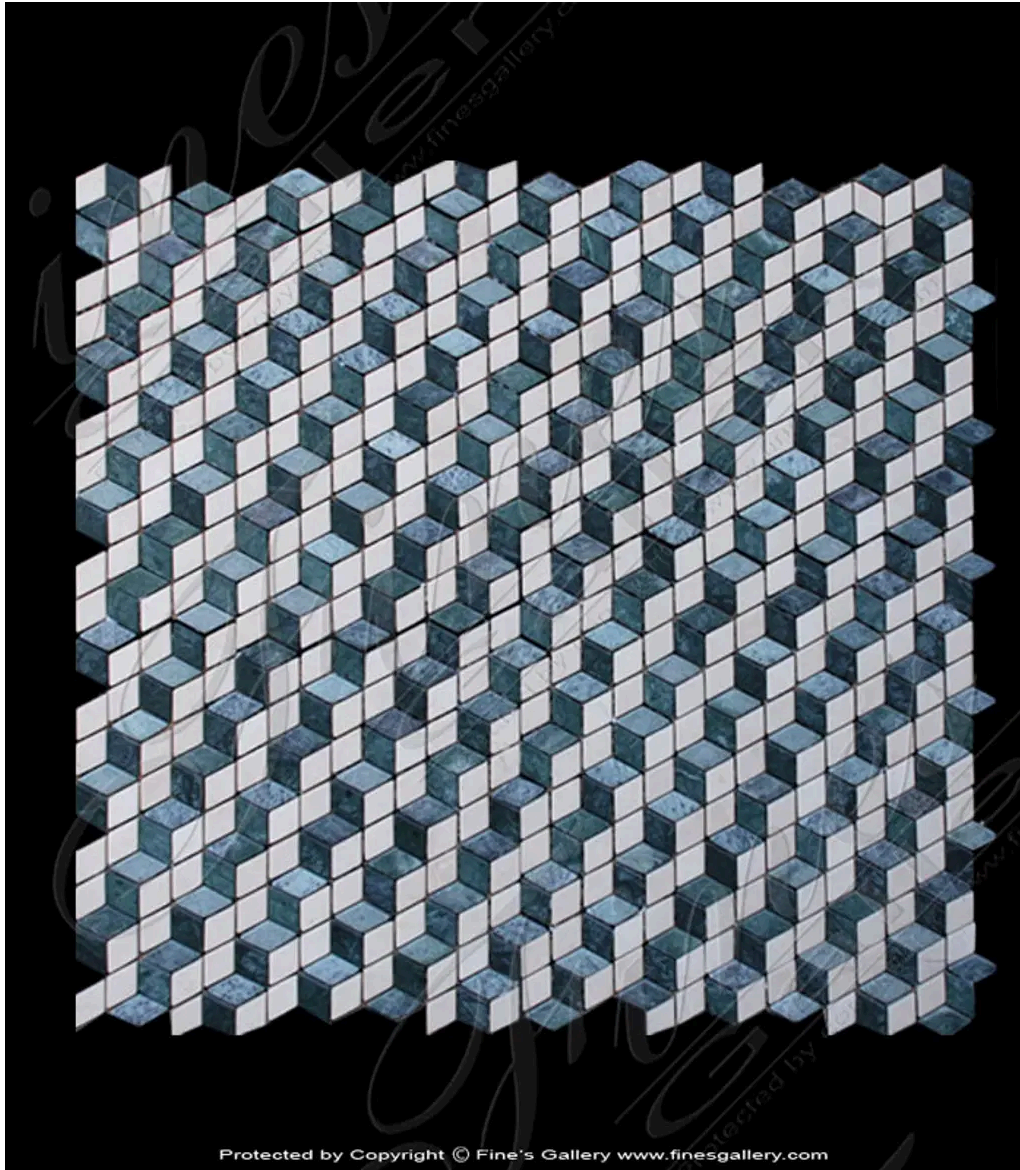

Blue Cubic Marble Mosaic

MODEL MMT-037 / HAND-CRAFTED MARBLE

This beautiful mosaic artwork is created from blue and white marbles arranged in elegant cubic patterns. Add this stunning artistic design to your home decor for a look of beauty and elegance. Contact us today for a custom quote.

DIMENSIONS

24" W x 24" H x 34" D

COLOR

-
MARBLE

AVAILABILITY

OUT OF STOCK

CONTACT

(239) 277-0009 - sales@finesgallery.com
Bonita Springs, Florida