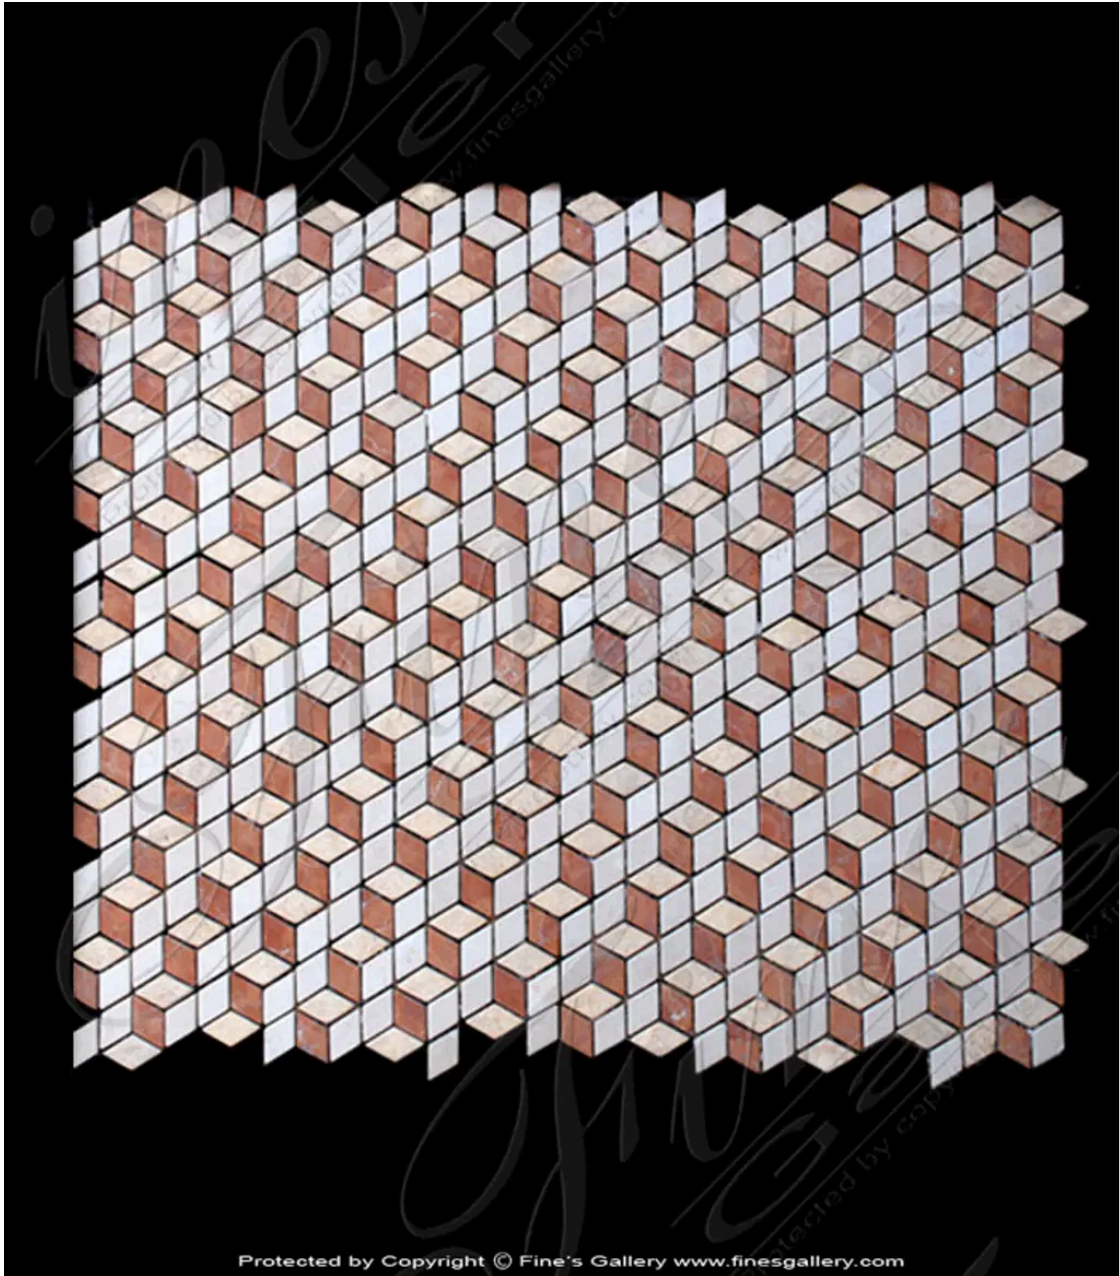

Light Red Cubic Marble Mosaic

MODEL MMT-036 / HAND-CRAFTED MARBLE

This fascinating design is made from several small pieces of light red and white colored marbles arranged into cubic patterns. The geometric elegance of this artwork leaves lasting impressions upon the surroundings. Call today for a custom quote.

Protected by Copyright © Fine's Gallery www.finesgallery.com

DIMENSIONS

24" W x 24" H x 0.75" D

COLOR

-
MARBLE

AVAILABILITY

OUT OF STOCK

CONTACT