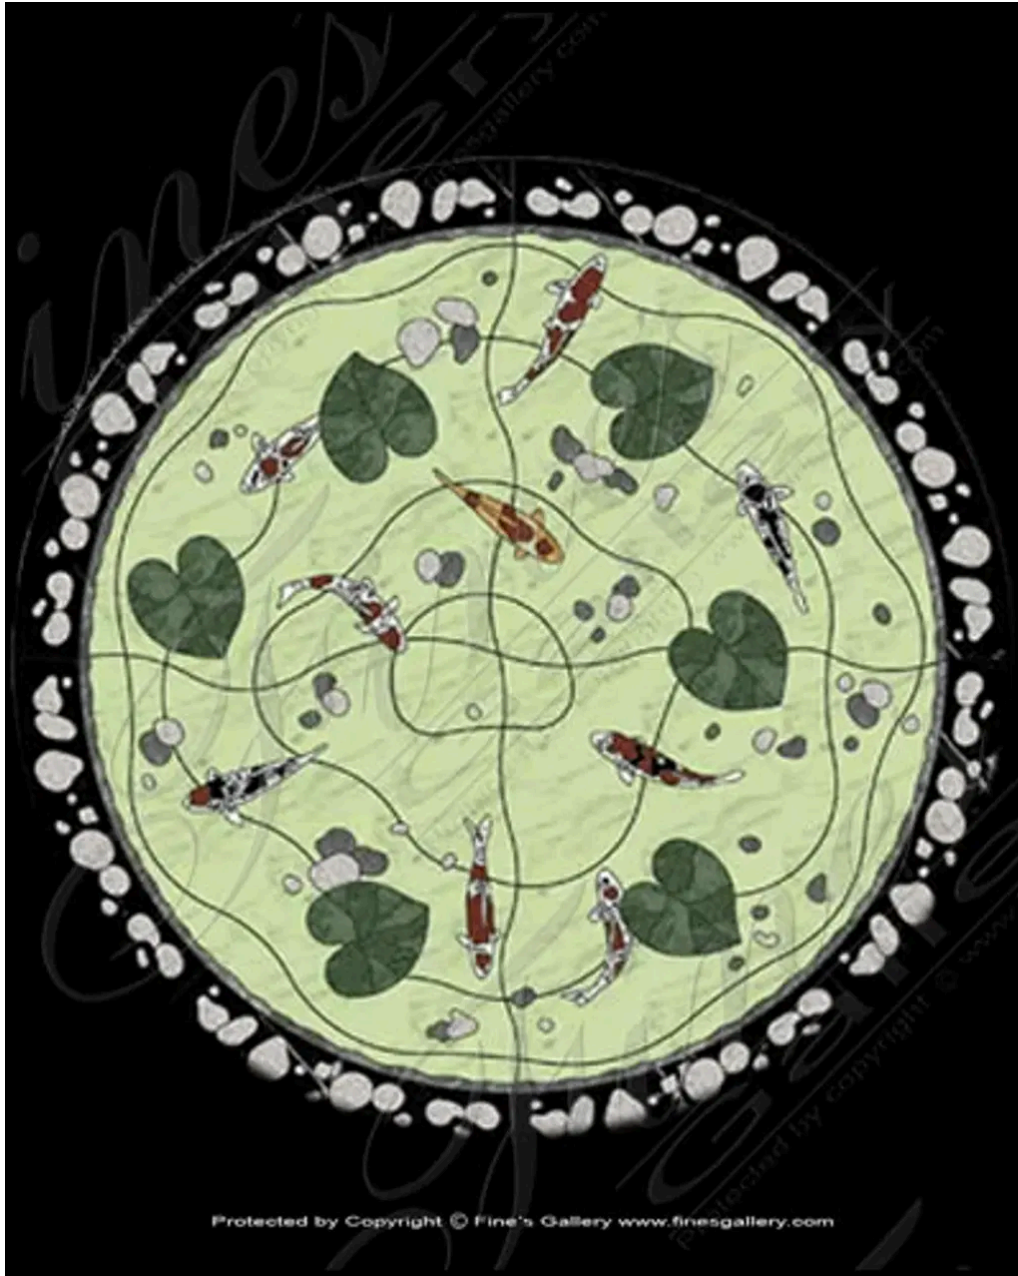

Koi Pond

MODEL MMT-007 / HAND-CRAFTED MARBLE

This adorable inlaid tile depicts a round koi pond with nine koi fish swimming around some lily pads. The tile is hand inlaid from several brilliantly colored marbles and stones to give the piece definition and character.

DIMENSIONS

39" W x 39" D

COLOR

-
MARBLE

AVAILABILITY

OUT OF STOCK

CONTACT

(239) 277-0009 - sales@finesgallery.com
Bonita Springs, Florida