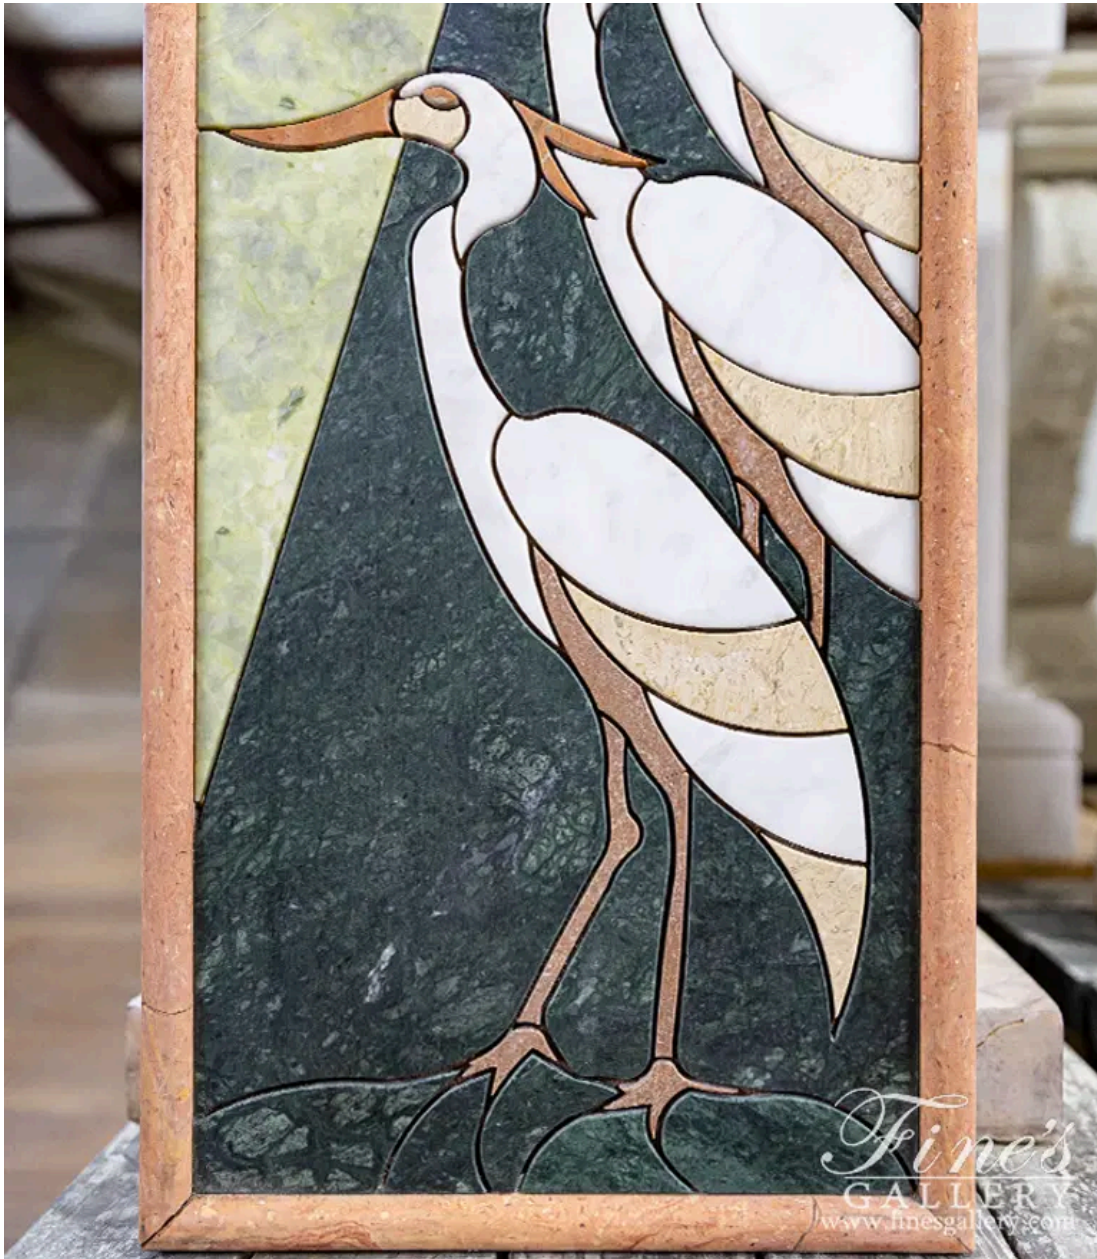

Marble Mosaic Tiles - MMT-003 (View 5)