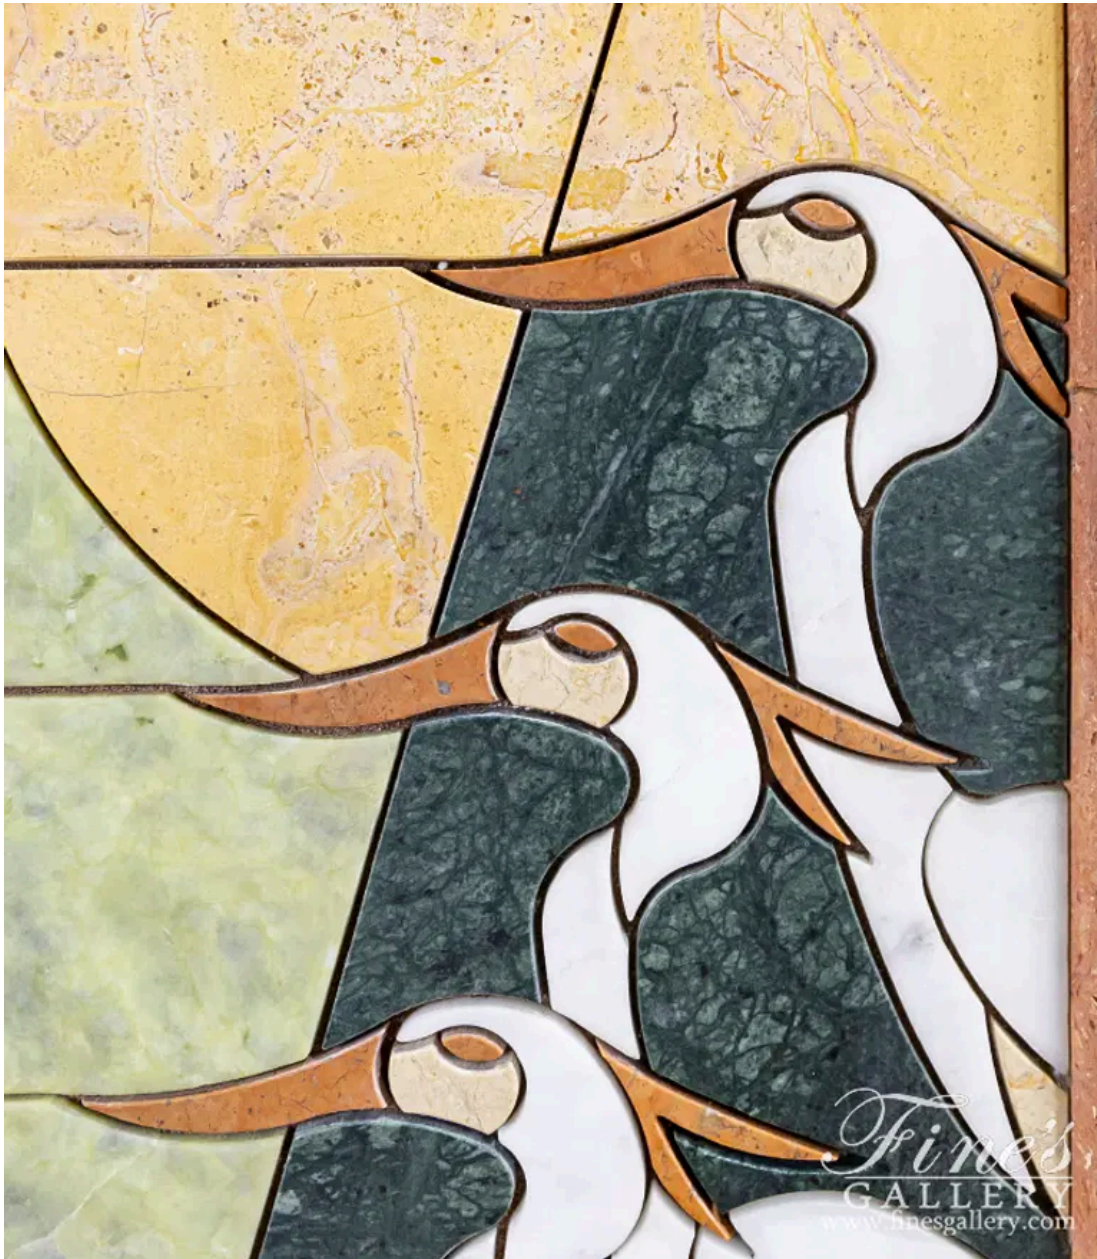

Marble Mosaic Tiles - MMT-003 (View 4)