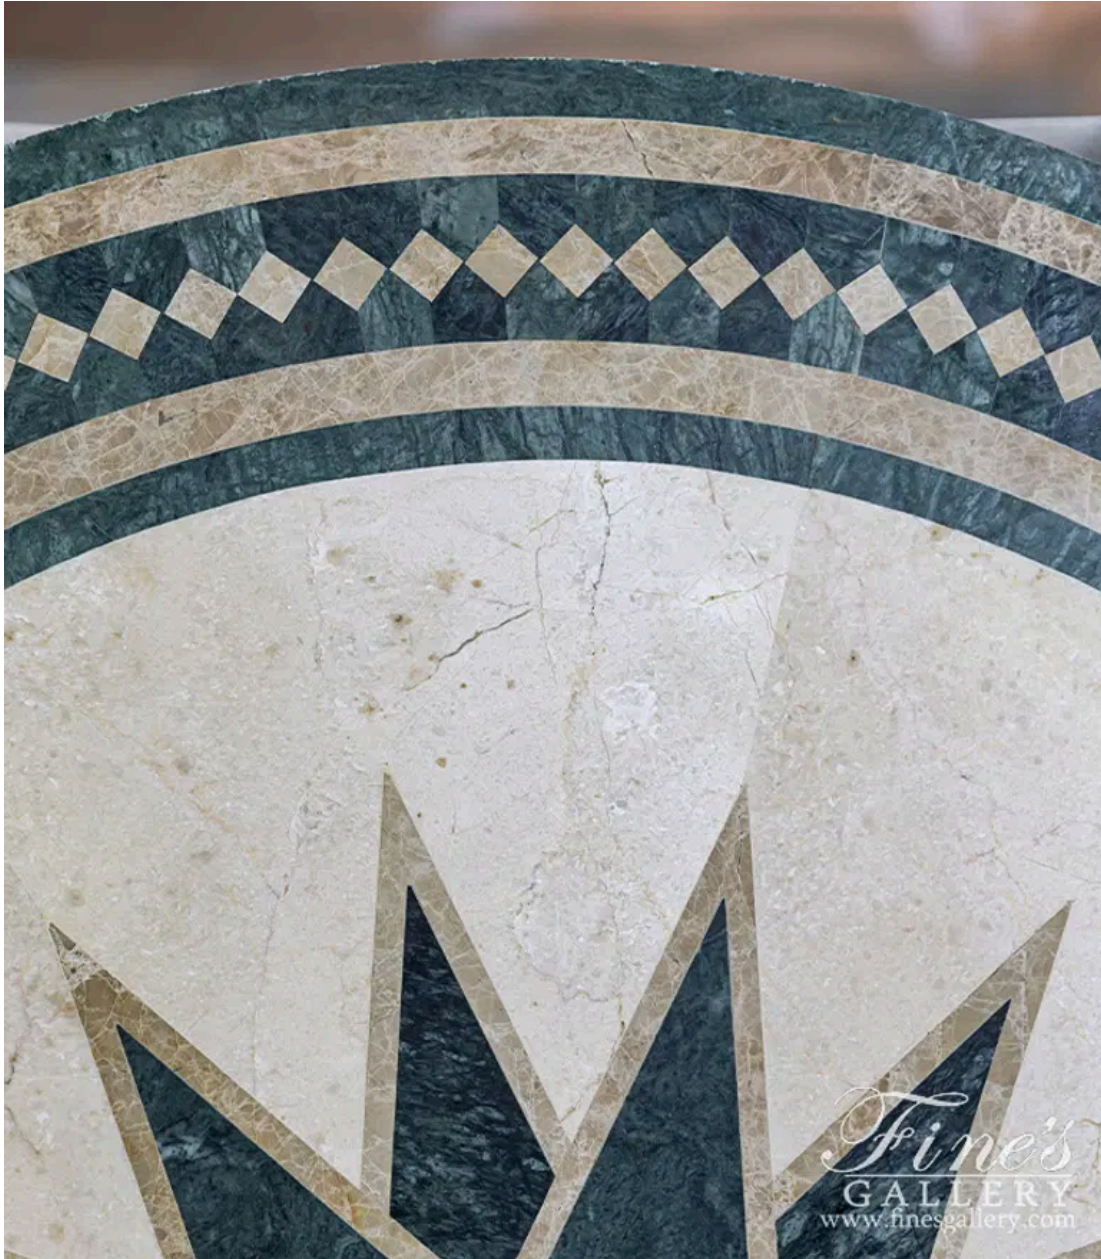

Starburst - MMT-002 (View 4)