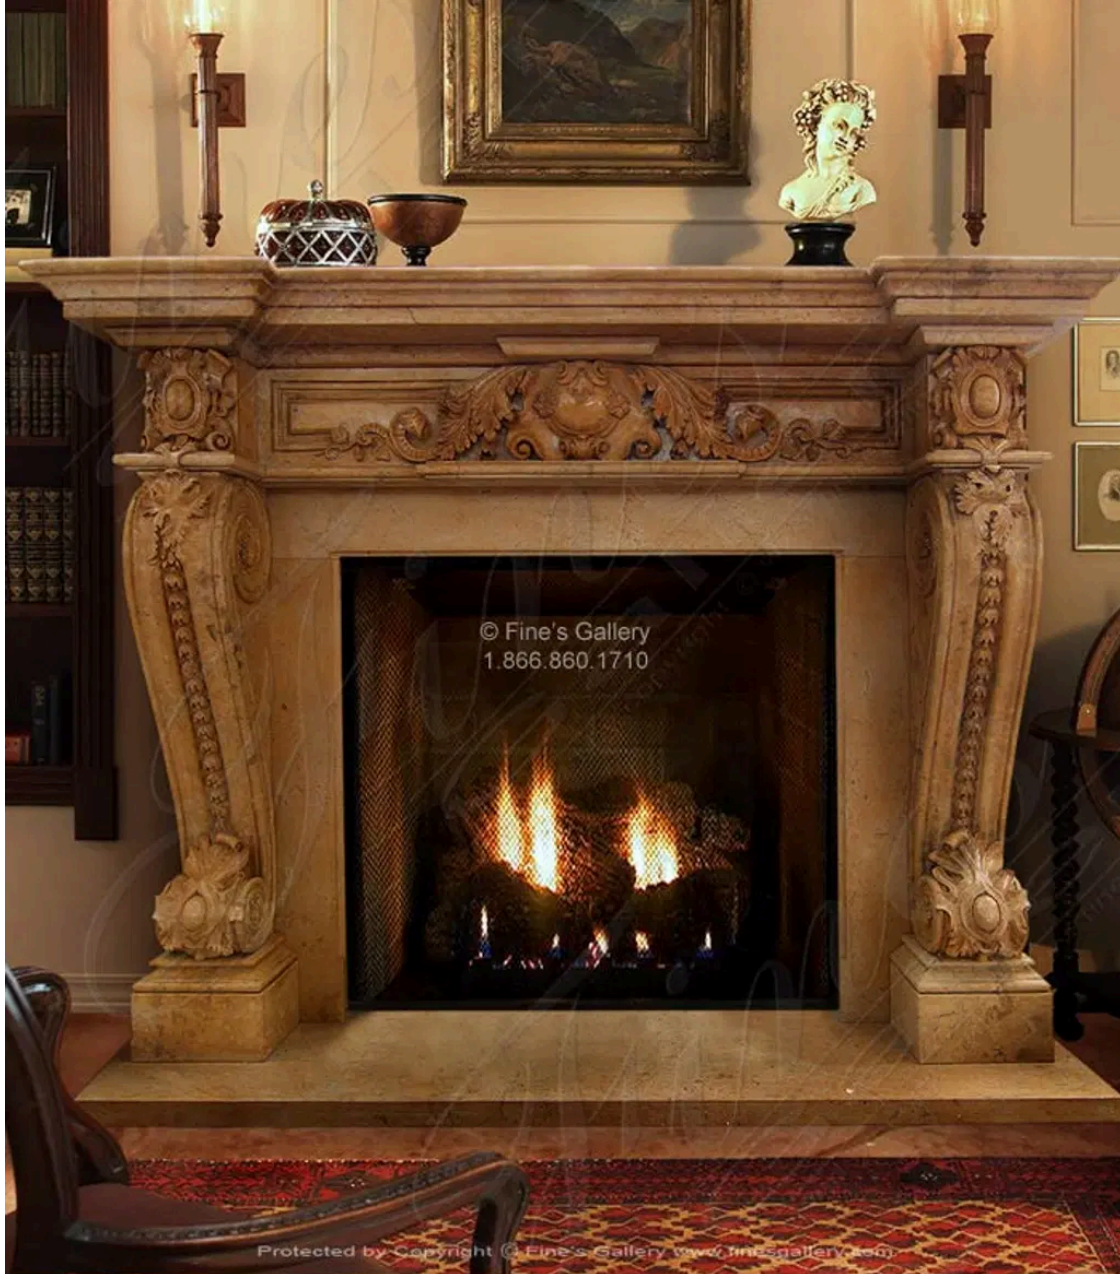

# Honey Tan Marble Fireplace

MODEL MFP-333 / HAND-CRAFTED MARBLE / BROWN

Light honey brown and impressive in form, this autumnal treatment creates an environment of calm with its alluring leaf-like patterns. Note the lavish floral details hand carved into this gorgeous marble. US Patent D660,408

## DIMENSIONS

72" W x 53" H x 20" D

OPENING: 36" W x 36" H