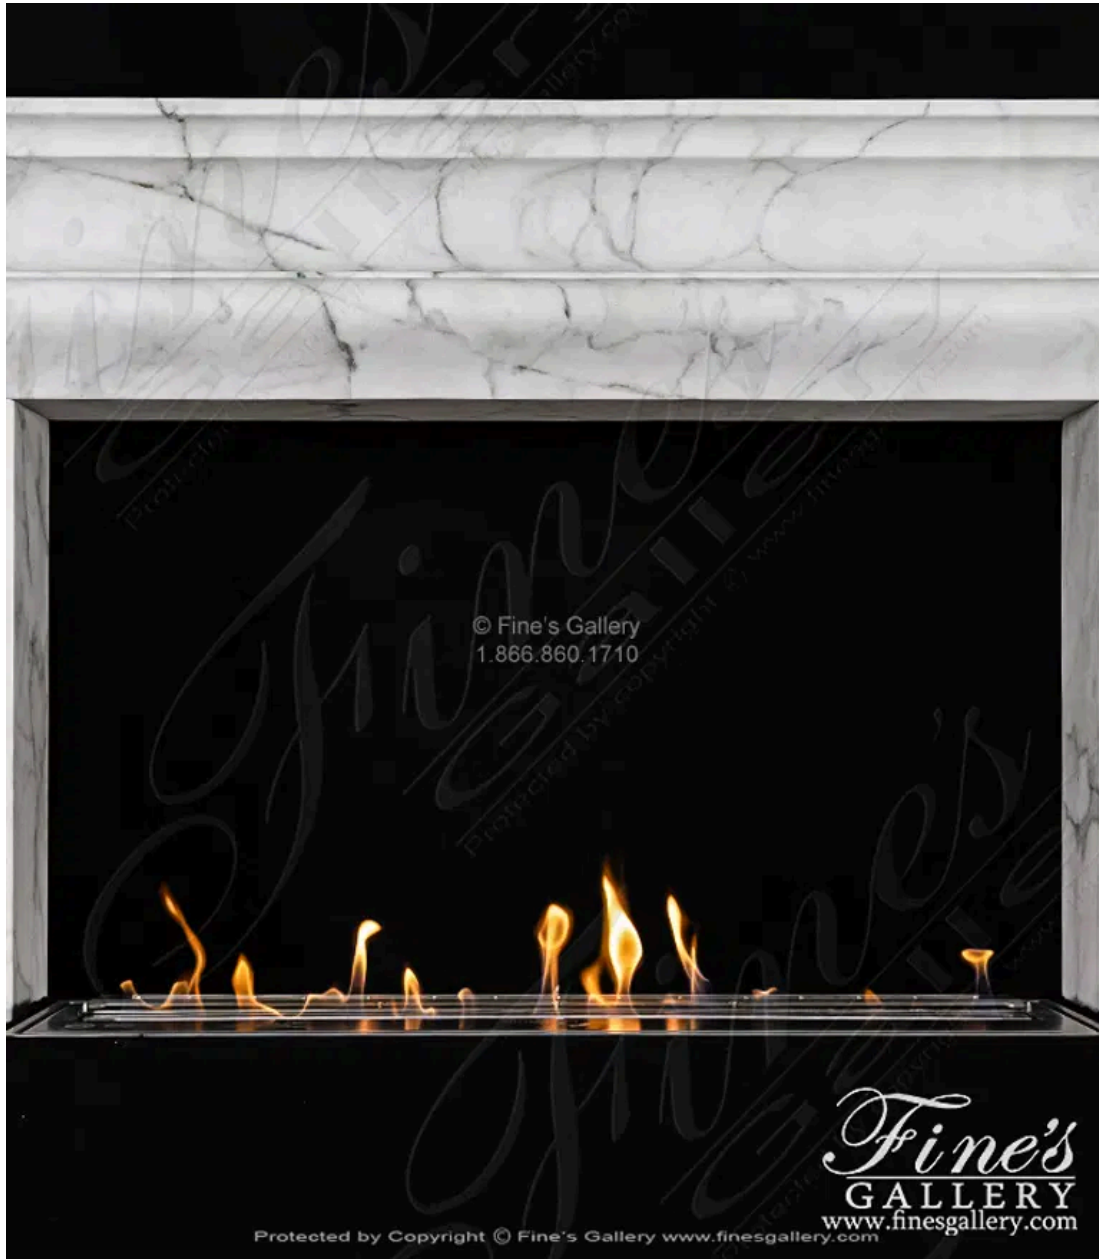

A Bolection Style Mantel in Calacatta Marble

MODEL MFP-2702 / HAND-CRAFTED CALACATTA MARBLE / WHITE

This deep relief bolection style mantel has been cut from an Italian quarried calacatta marble. Fines gallery has scoured the globe to bring the best of Italy to your doorstep for 29 years! shop 100s of mantels in stock or customize.

CALACATTA: *Calacatta marble is a distinctive Italian marble of whites and golds.*

DIMENSIONS

64" W x 50" H x 20" D

OPENING: 39.5" W x 39.5" H

COLOR

WHITE

MARBLE

AVAILABILITY

A Bolection Style Mantel in Calacatta Marble - MFP-2702 (View 3)

A Bolection Style Mantel in Calacatta Marble - MFP-2702 (View 4)

A Bolection Style Mantel in Calacatta Marble - MFP-2702 (View 5)

A Bolection Style Mantel in Calacatta Marble - MFP-2702 (View 6)