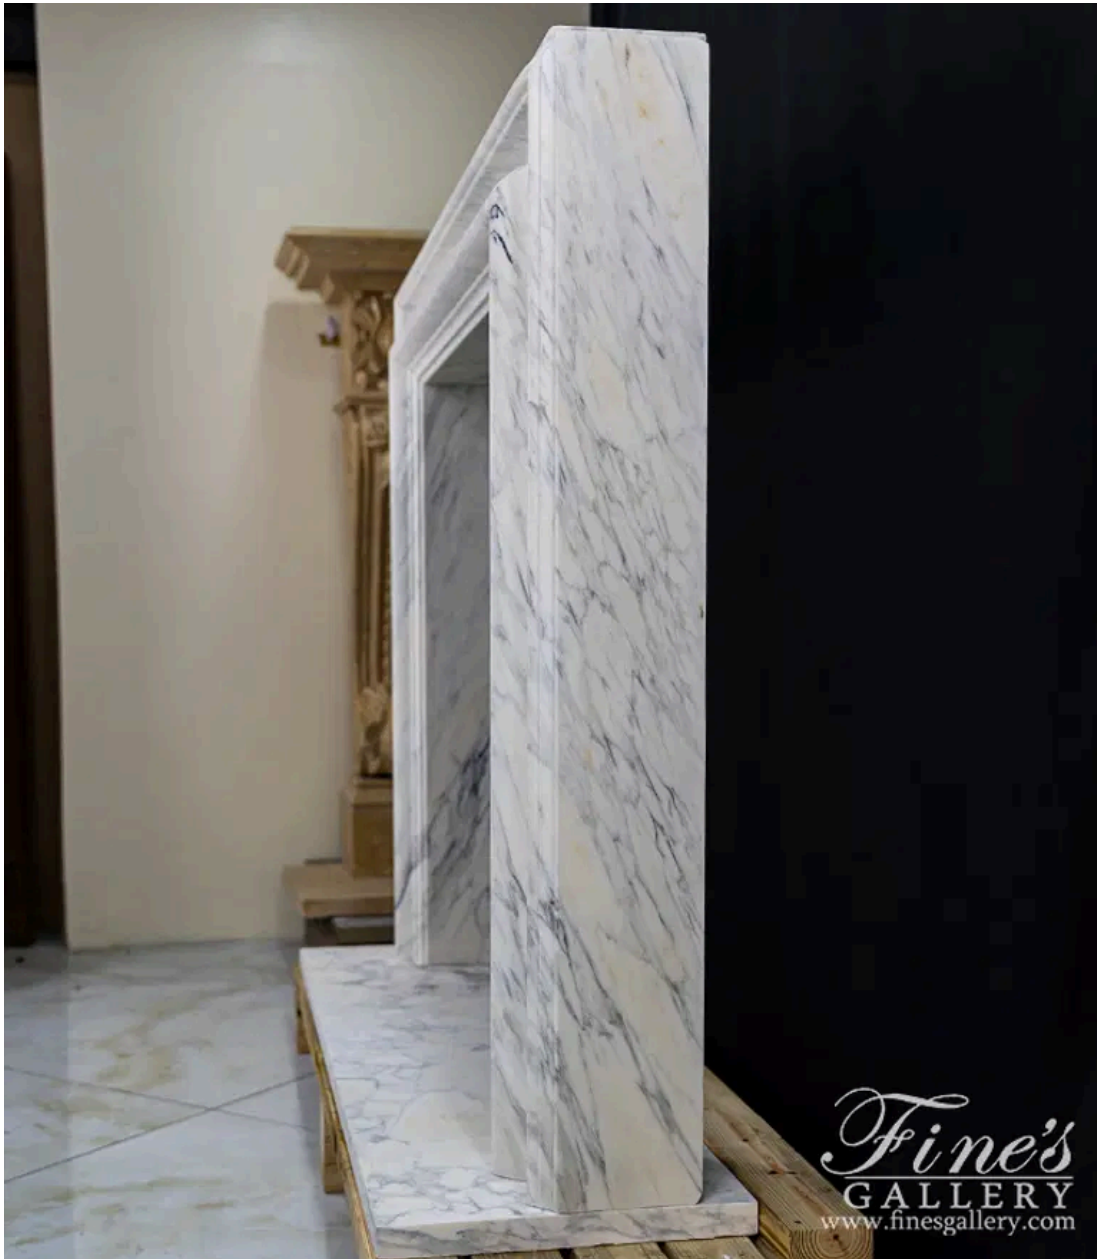

DIMENSIONS

59" W x 49" H x 16" D

OPENING: 43.25" W x 39.75" H

COLOR

WHITE

MARBLE

AVAILABILITY

OUT OF STOCK

CONTACT

(239) 277-0009 - sales@finesgallery.com
Bonita Springs, Florida

WWW.FINESGALLERY.COM

Model MFP-2655

Page 1 of 7

Bolection Style Mantel in Arabascato Corchia - MFP-2655 (View 2)

Bolection Style Mantel in Arabascato Corchia - MFP-2655 (View 3)