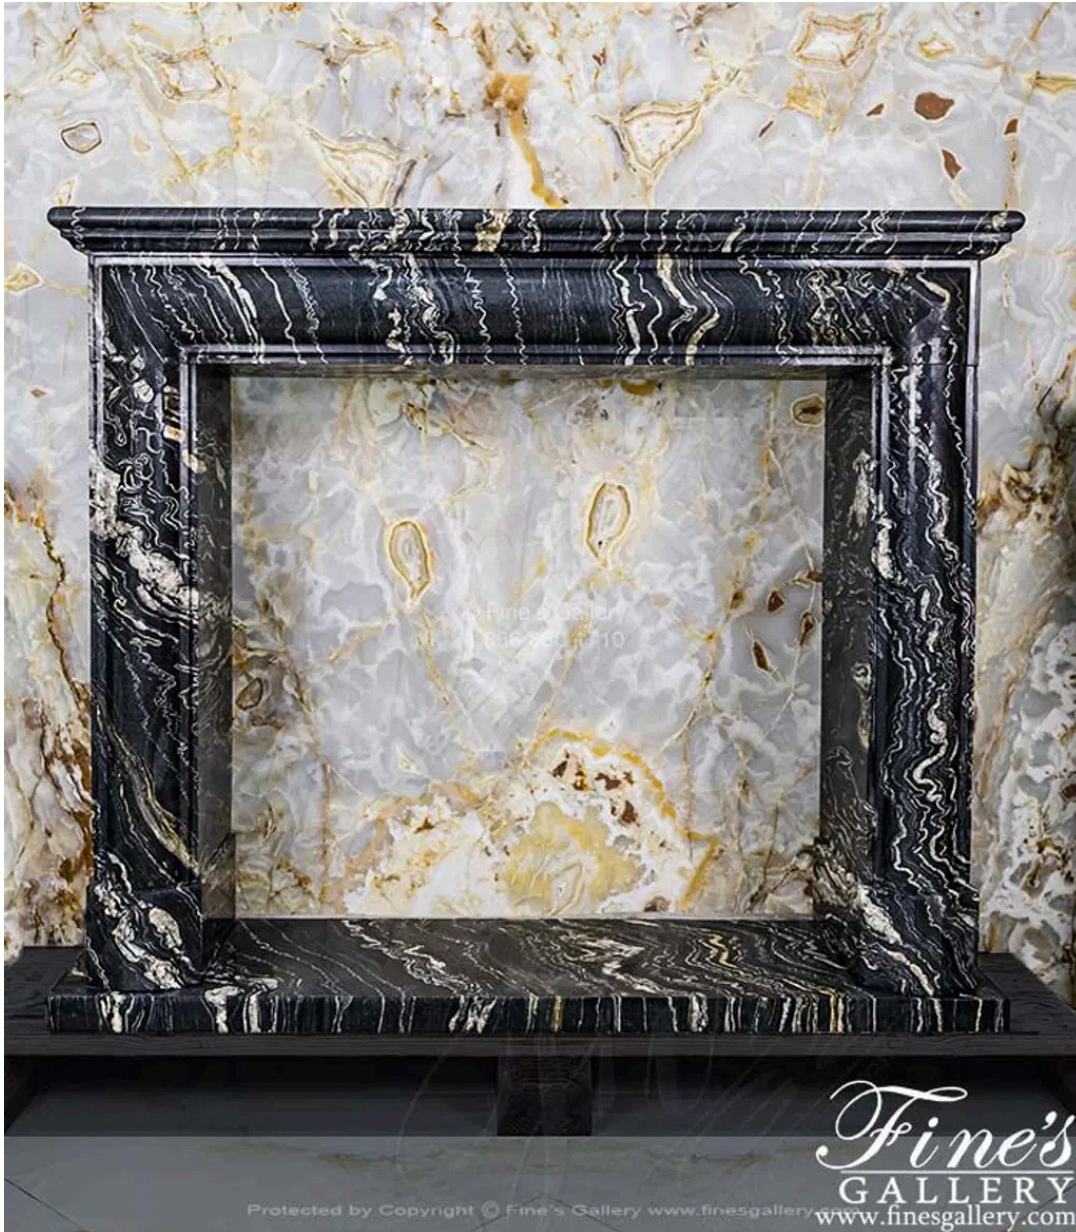

## Bolection Style Mantel with Shelf in Tropical Storm Quartz

MODEL MFP-2615 / HAND-CRAFTED TROPICAL STORM MARBLE / BLACK

This luxurious hand picked stone is both majestic and mystical. Carved from a rare tropical storm quartzite in a classic contemporary bolection style. Features a 13 3/4 Inch shelf.

### DIMENSIONS

54.75" W x 46" H x 15" D

OPENING: 39" W x 35.5" H