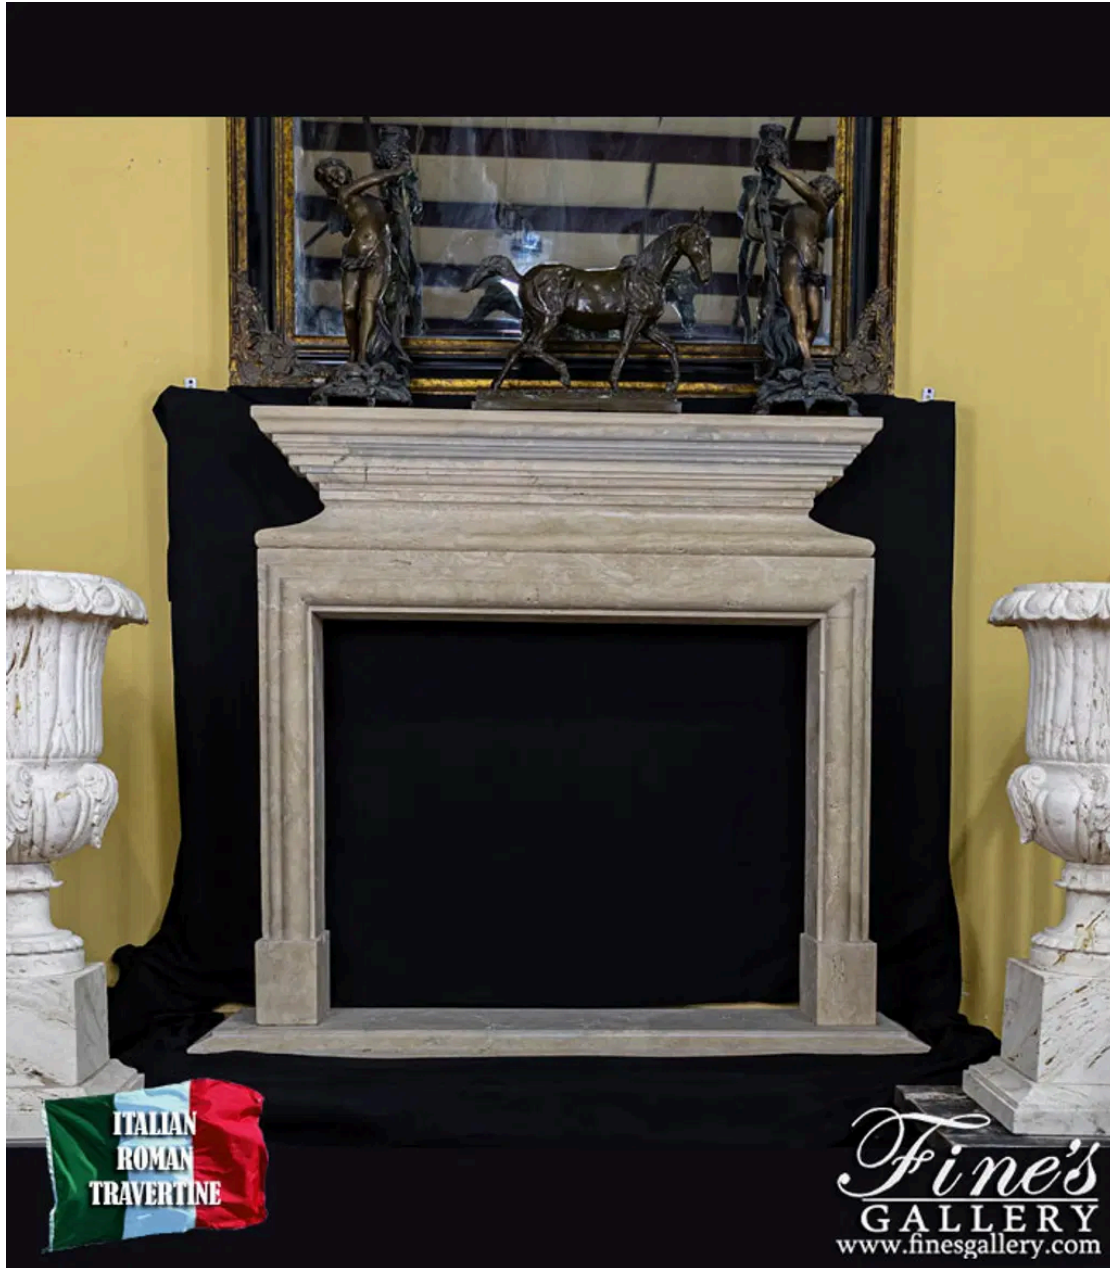

Bolection Style Mantel with Sleek Shelf in Italian Roman Travertine

MODEL MFP-2593 / HAND-CRAFTED ROMAN TRAVERTINE / BEIGE

Bolection Style Mantel with Sleek Shelf in Italian Roman Travertine. Carved from a hand selected Italian quarried natural stone.

ROMAN TRAVERTINE: *Italian quarried roman travertine features light beige coloration and rough surface stone.*

DIMENSIONS

60" W x 52.5" H x 14" D

OPENING: 42" W x 34" H

COLOR

BEIGE

TRAVERTINE

AVAILABILITY