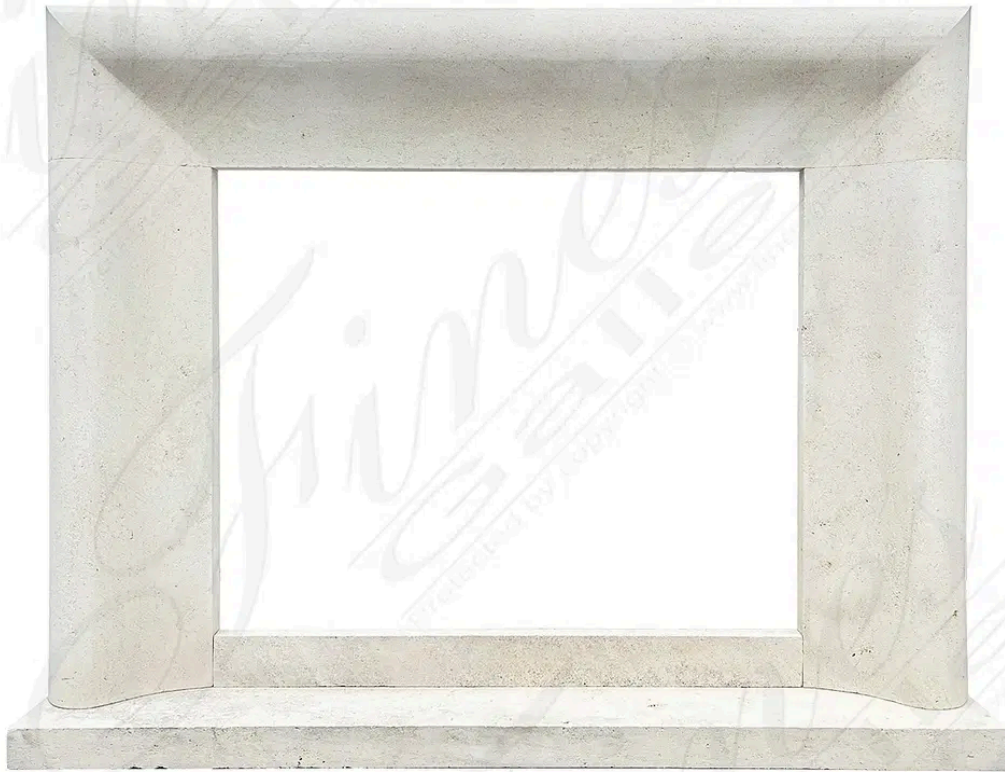

# Modern Bolection Style Surround in French Limestone

MODEL MFP-2559 / HAND-CRAFTED FRENCH LIMESTONE / BEIGE

Modern Bolection Style Surround in French Limestone. Available to customize, call for details 1.866.860.1710

## DIMENSIONS

71" W x 55.5" H x 10" D

OPENING: 46.5" W x 40.5" H

## COLOR

BEIGE

LIMESTONE