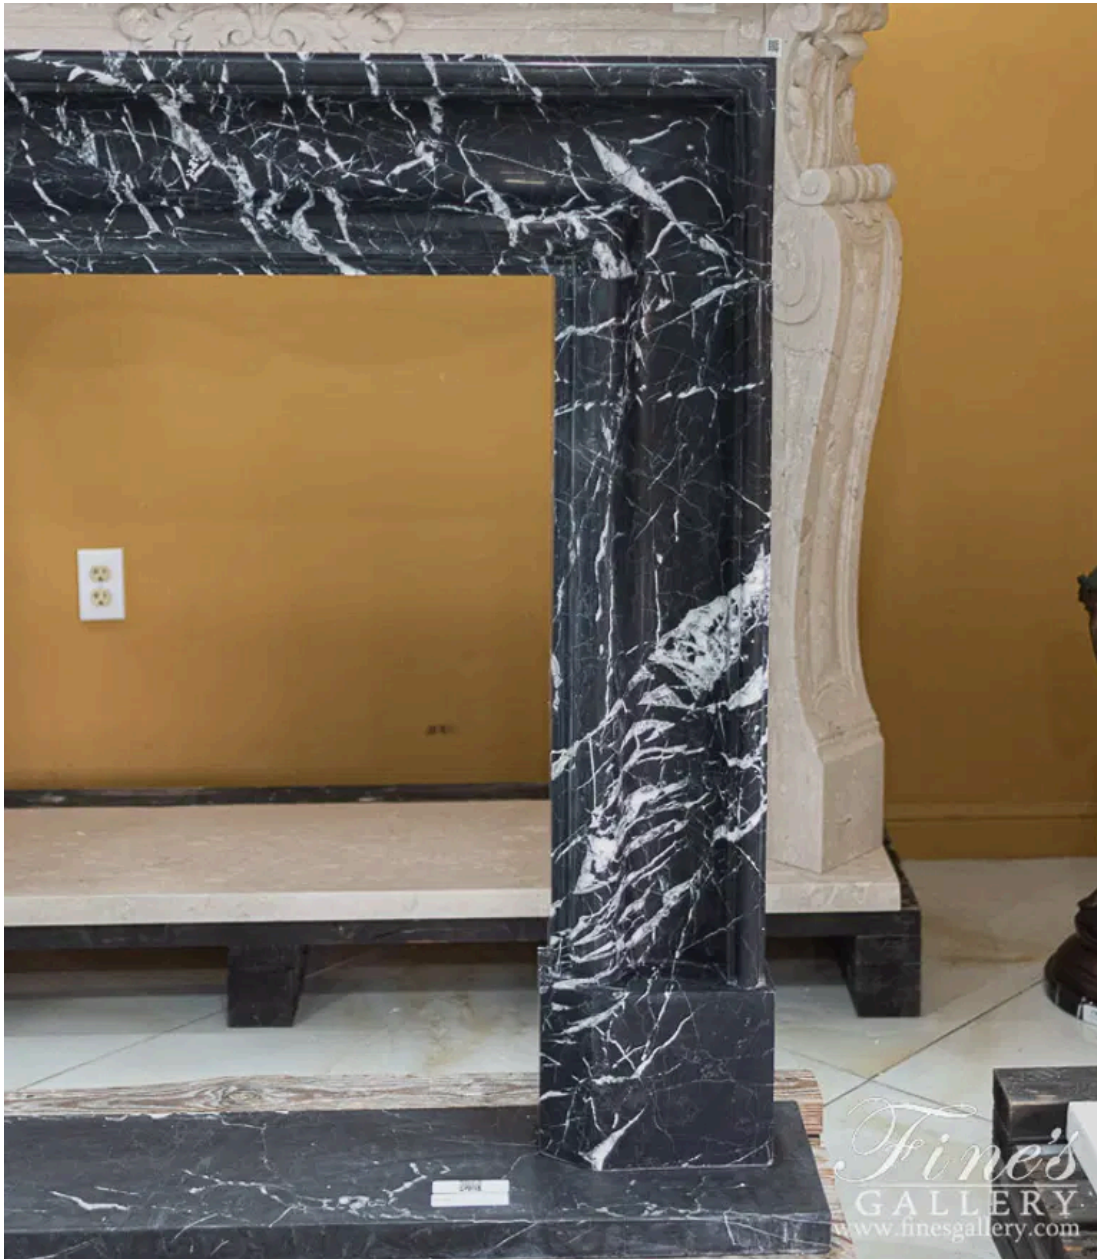

Nero Marquina Bolection Surround - MFP-2505 (View 5)