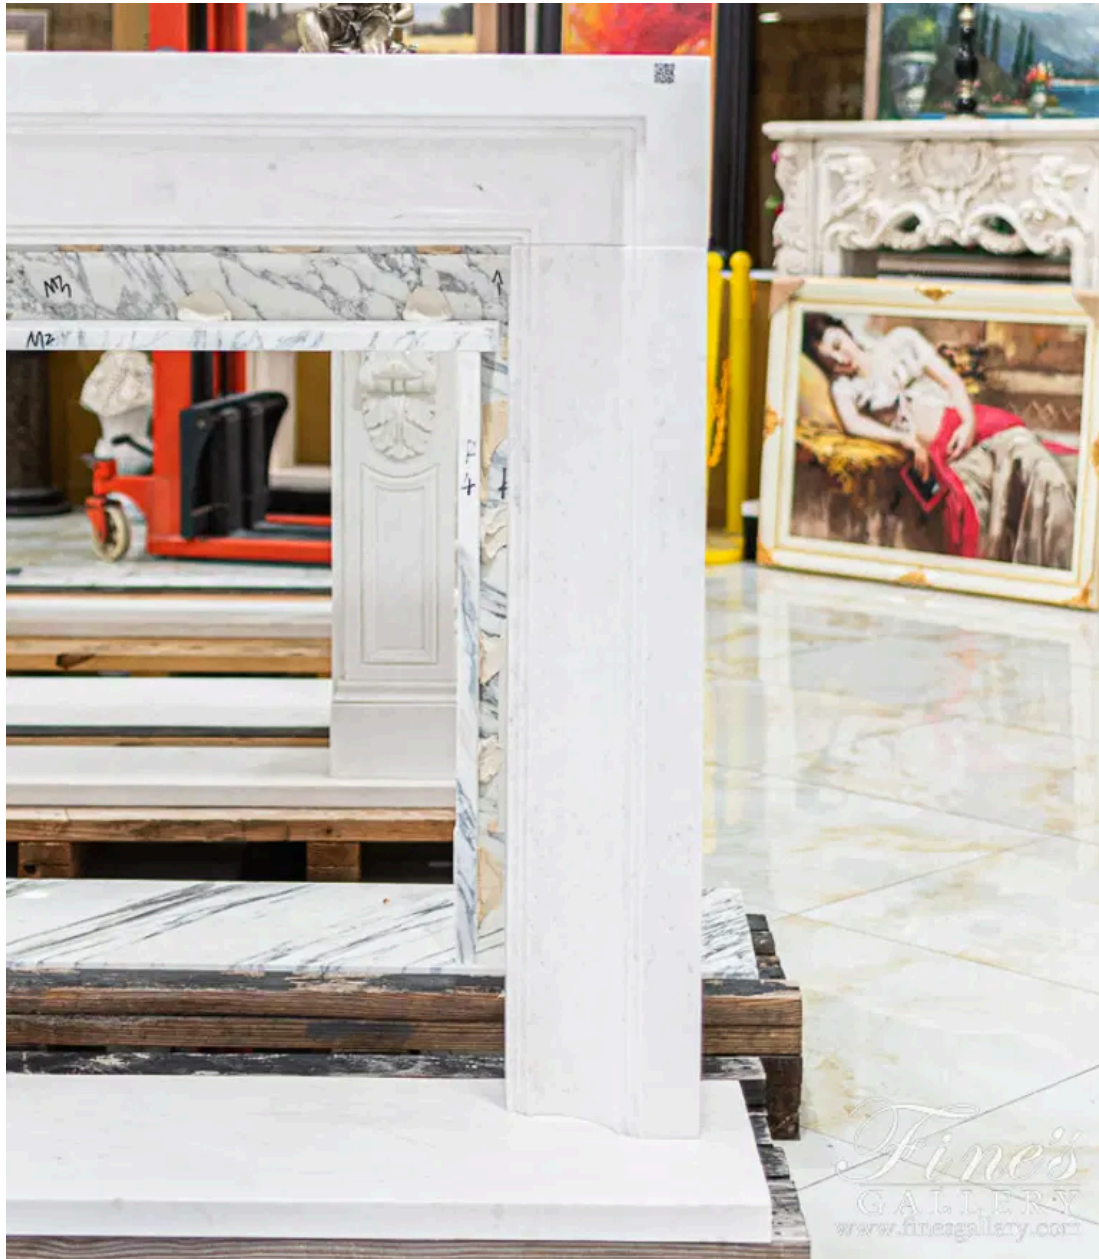

Modern Style Fireplace Mantel in Statuary White Marble - MFP-2487 (View 5)