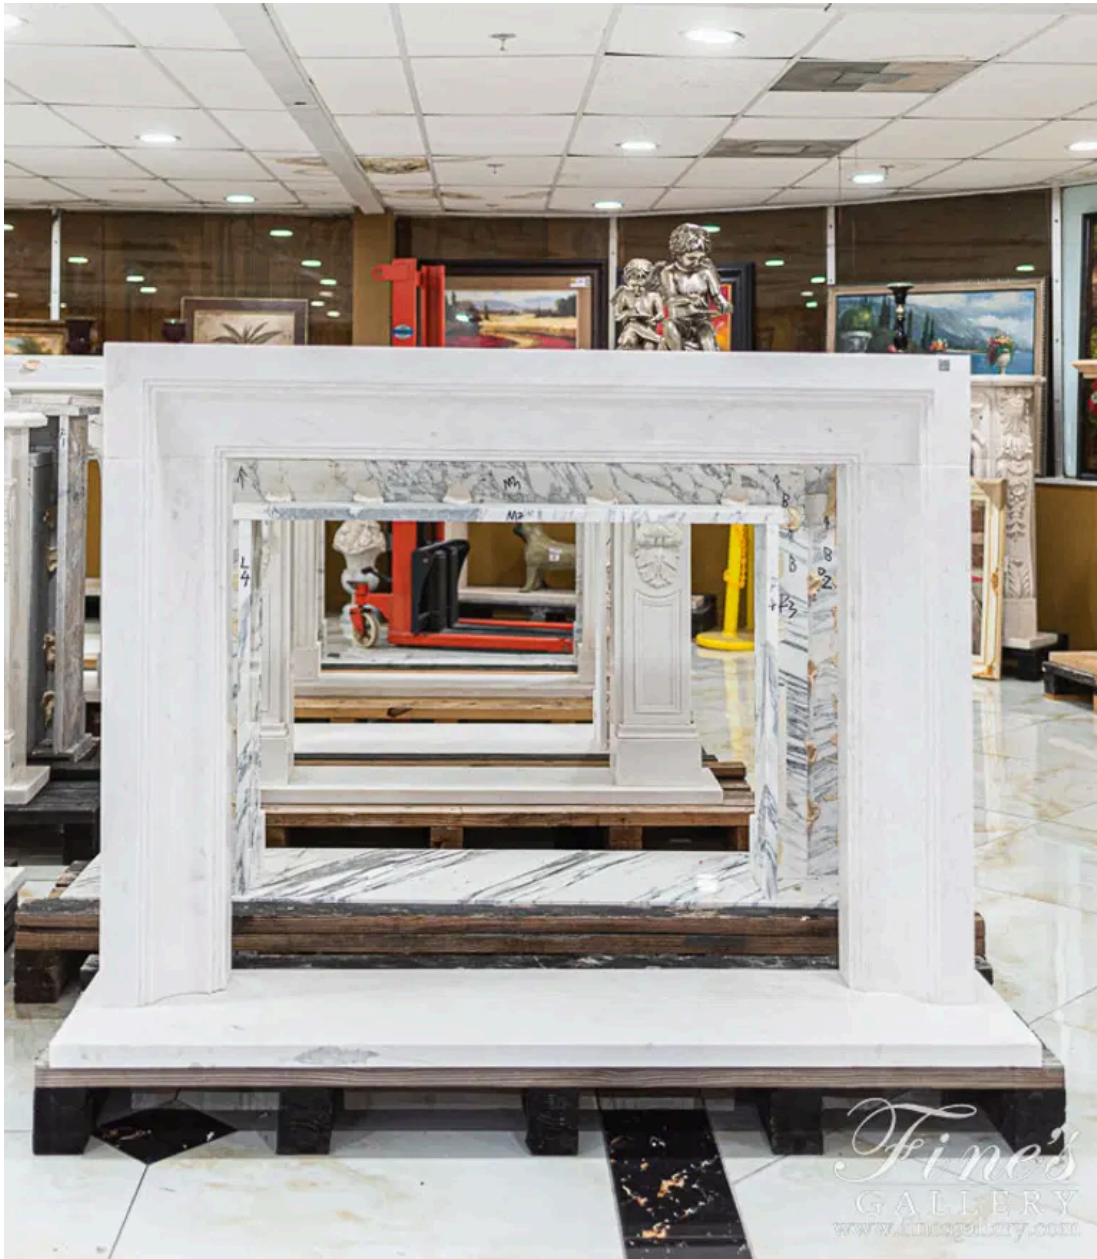

Modern Style Fireplace Mantel in Statuary White Marble - MFP-2487 (View 2)