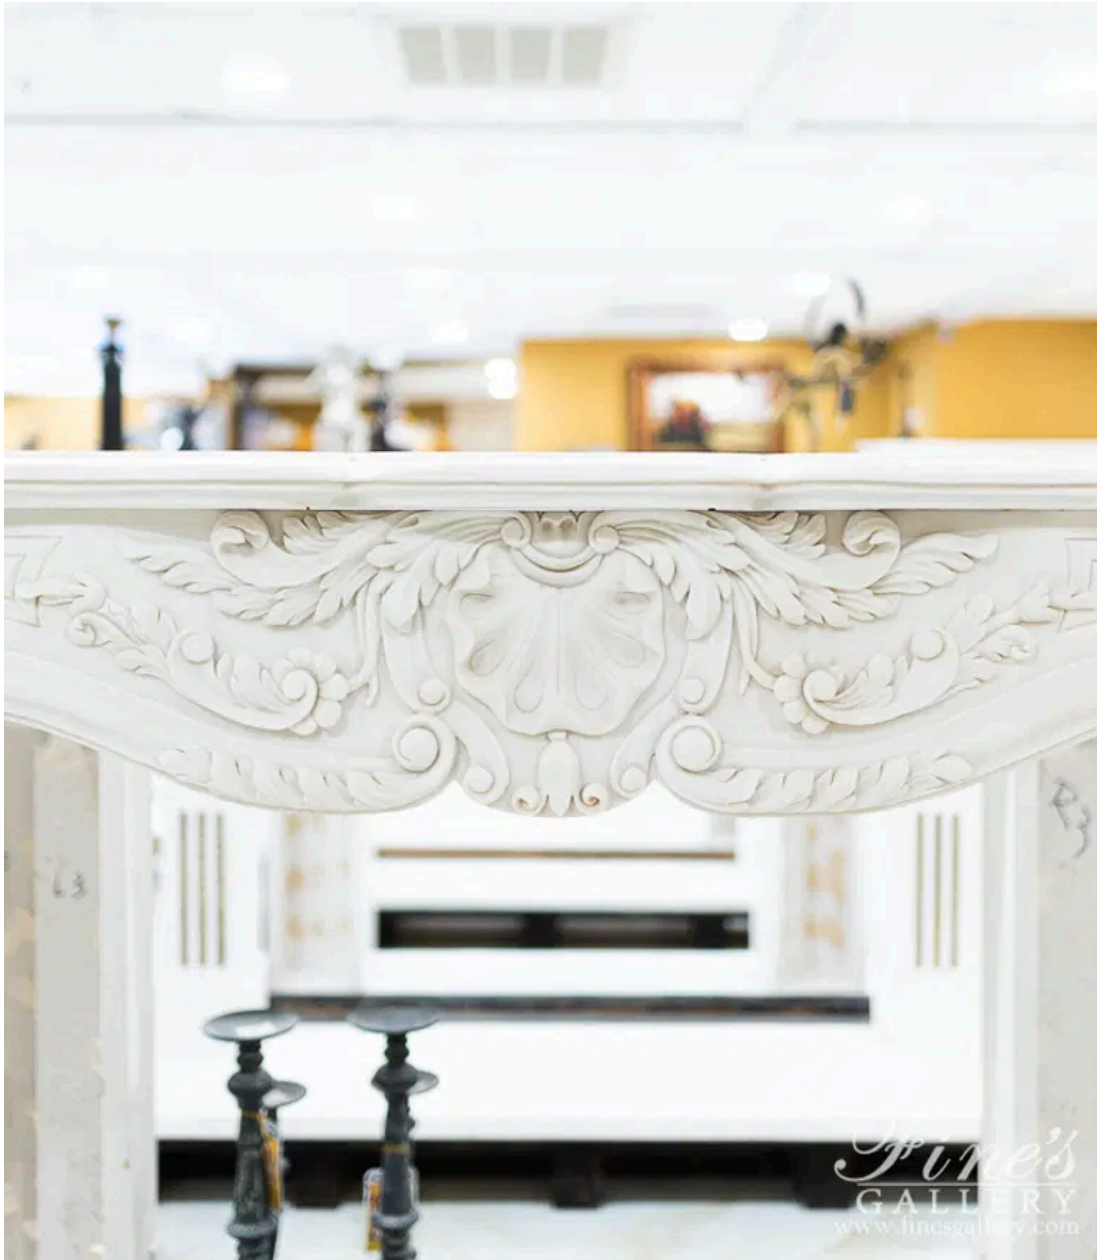

Shell Motif with Accanthus Leaf Louis XV Marble Fireplace Mantel - MFP-2445 (View 7)