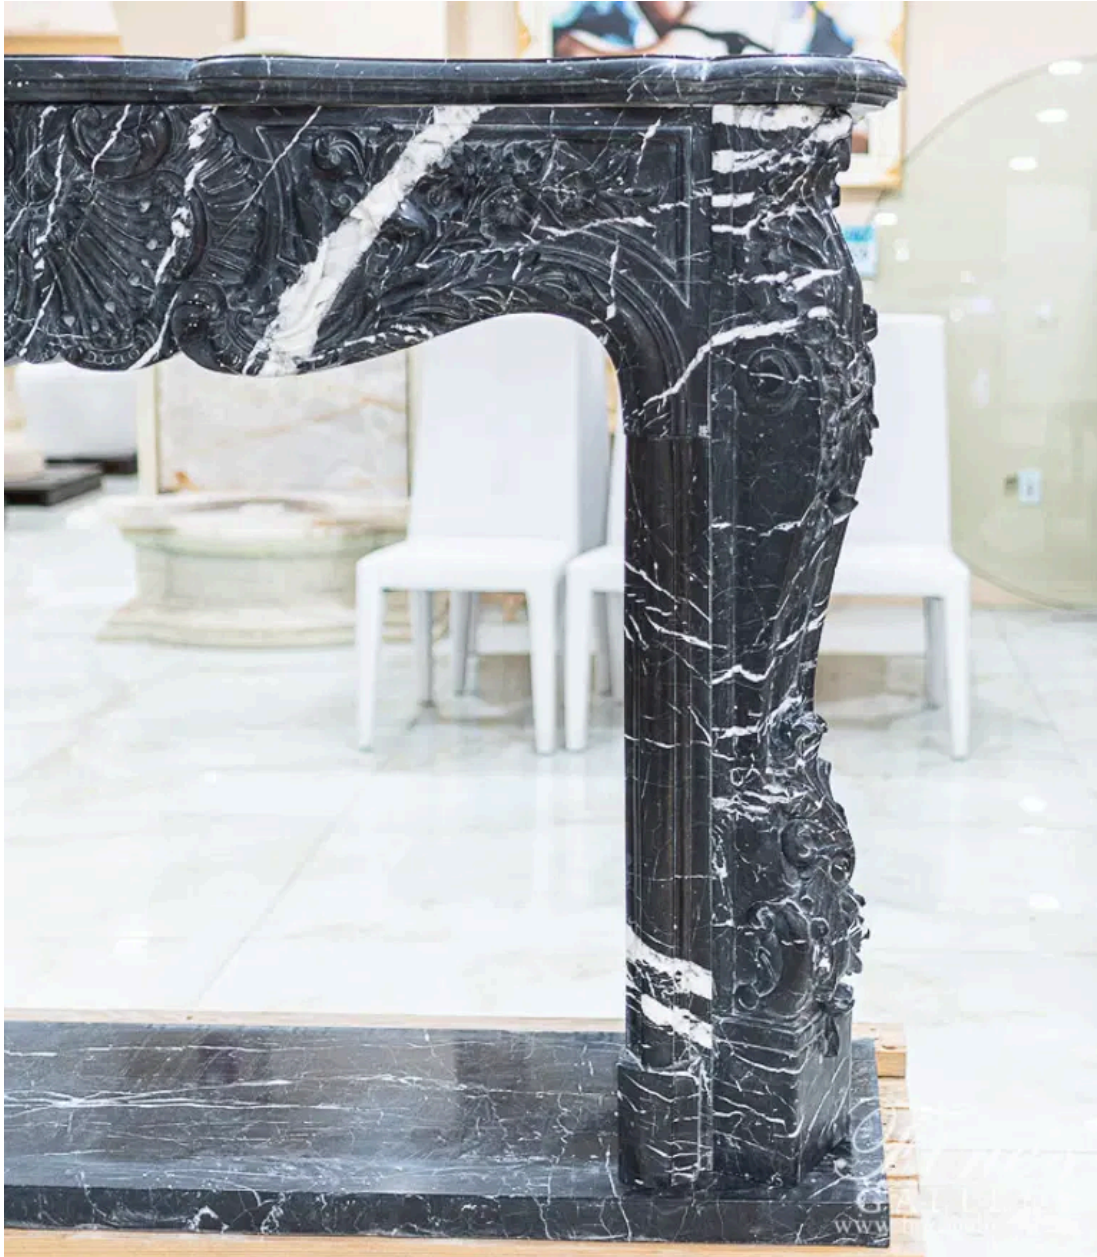

Nero Marquina French Versailles Marble Fireplace Mantel - MFP-2432 (View 4)