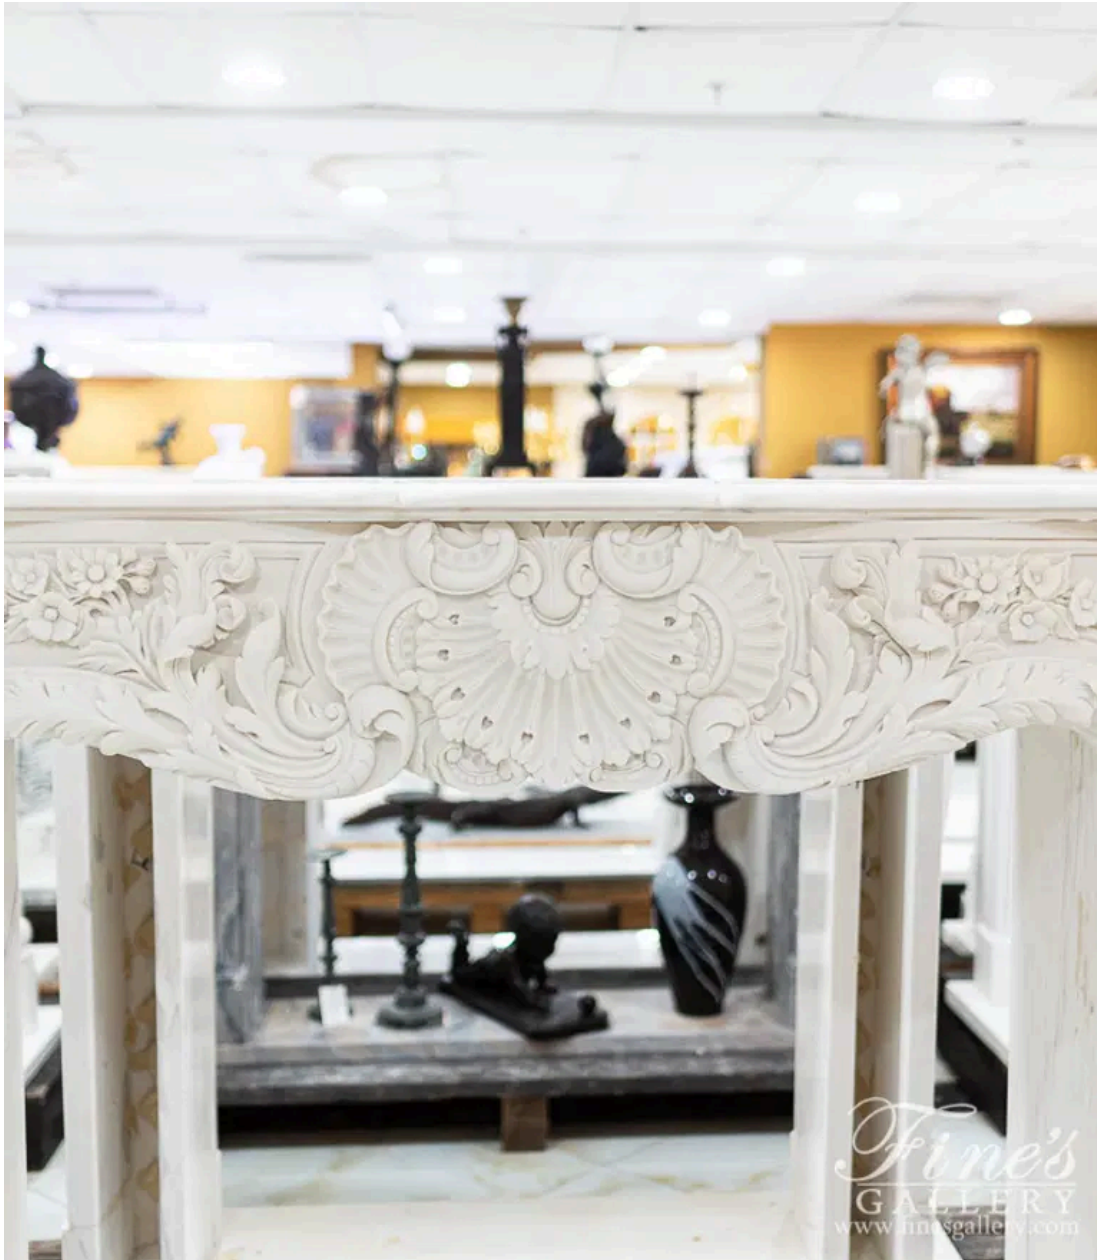

Extra Deep Relief French Versailles Supreme Marble Fireplace Mantel - MFP-2431
(View 6)