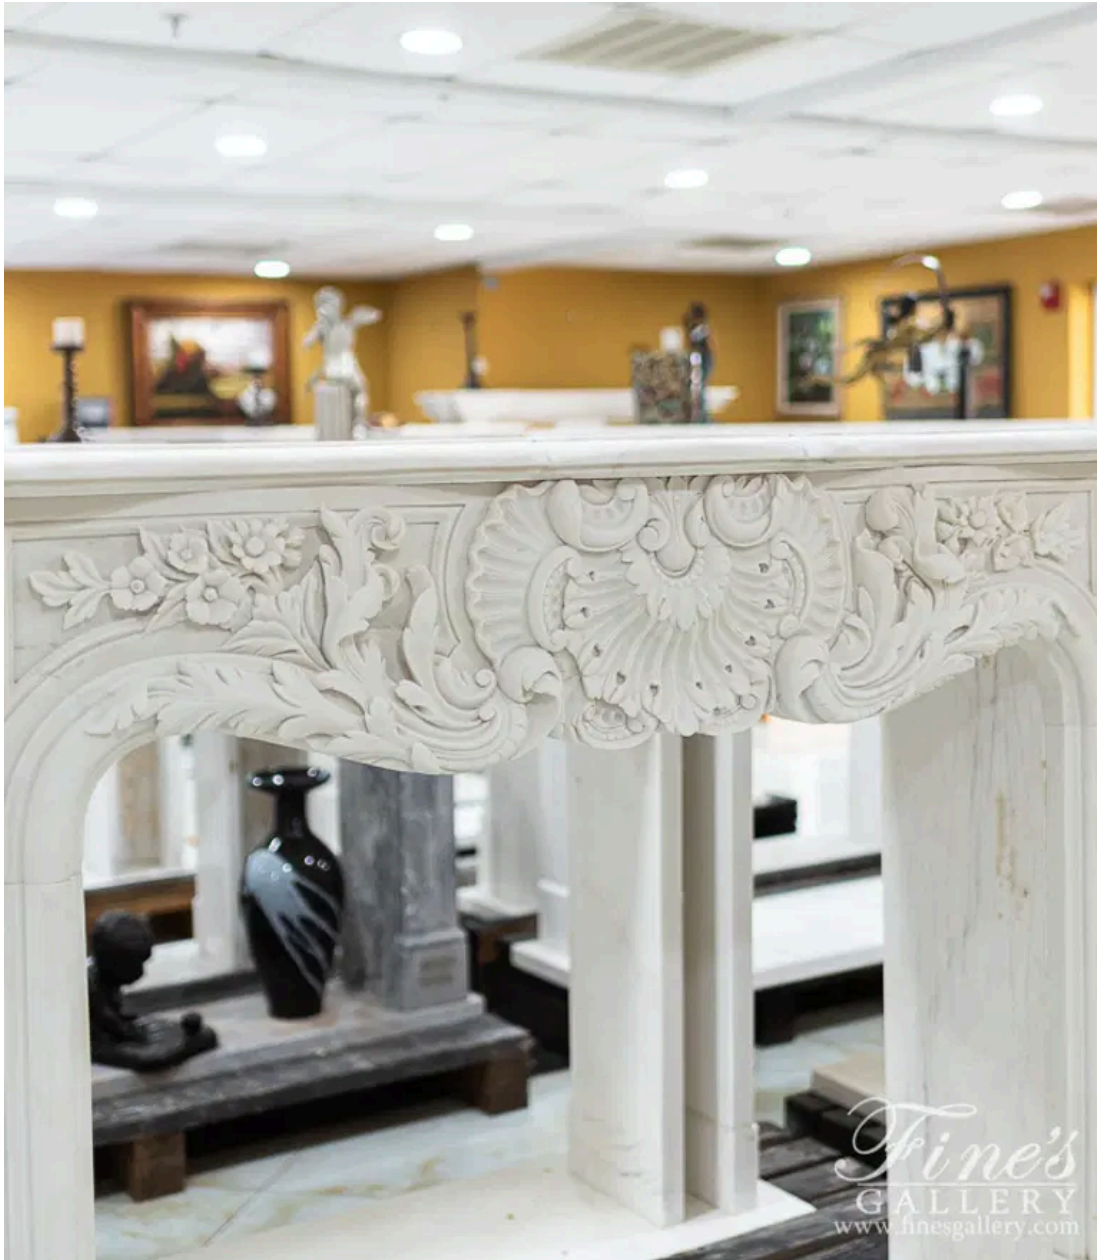

Extra Deep Relief French Versailles Supreme Marble Fireplace Mantel - MFP-2431
(View 5)