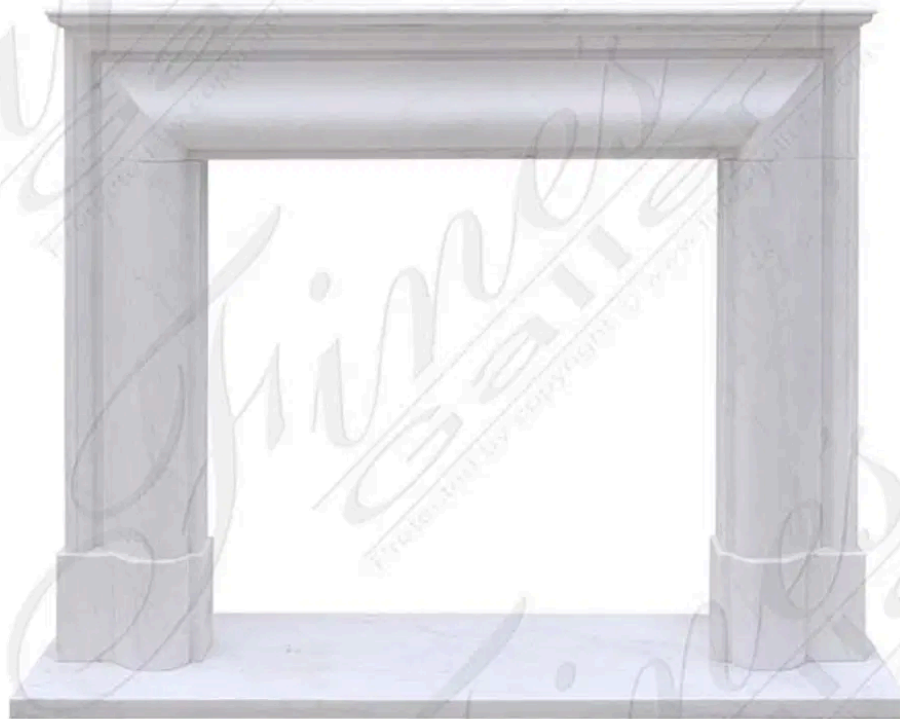

Statuary White Bolection Style Surround with Shelf

MODEL MFP-2337 / HAND-CRAFTED STATUARY WHITE MARBLE / WHITE

Statuary White Bolection Style Surround with Shelf. This super clean hand picked light white marble fireplace is outstanding in quality and style. Hearth slab included with purchase.

STATUARY WHITE: *Ideal for classical statues, fountains, and other master works, the pristine appearance of Statuary White makes it a phenomenal material for displaying artistic beauty or intricate detail.*

DIMENSIONS

64" W x 51.5" H x 20" D

OPENING: 39.5" W x 38.5" H

COLOR

WHITE

MARBLE

AVAILABILITY

OUT OF STOCK