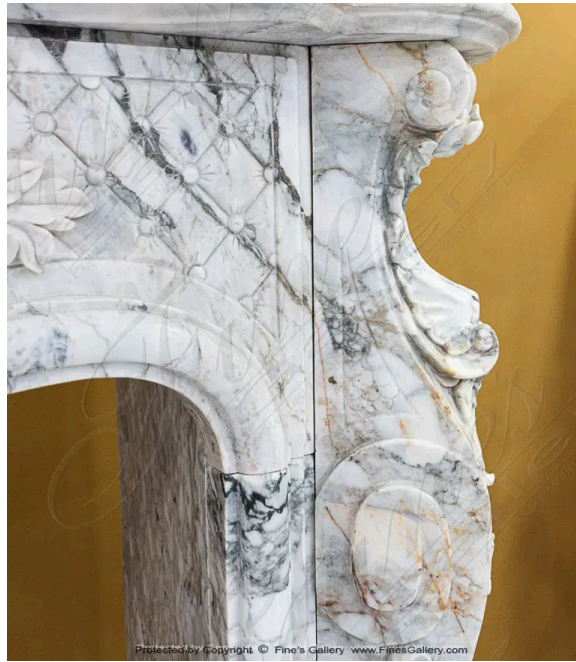

Ornate French Arabascato Marble Fireplace - MFP-2322 (View 6)