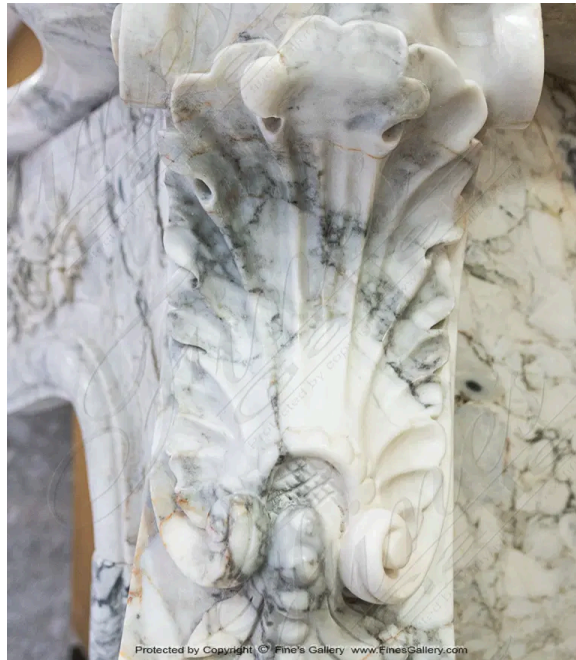

ARABASCATO: *Stunning white marble with muted gray marble striations.*

Protected by Copyright © Fine's Gallery www.finesgallery.com

DIMENSIONS

71.5" W x 50.75" H x 15.75" D

OPENING: 48.75" W x 38.5" H

COLOR

Model MFP-2322

Page 1 of 7

Ornate French Arabascato Marble Fireplace - MFP-2322 (View 2)

Ornate French Arabascato Marble Fireplace - MFP-2322 (View 3)

Ornate French Arabascato Marble Fireplace - MFP-2322 (View 4)