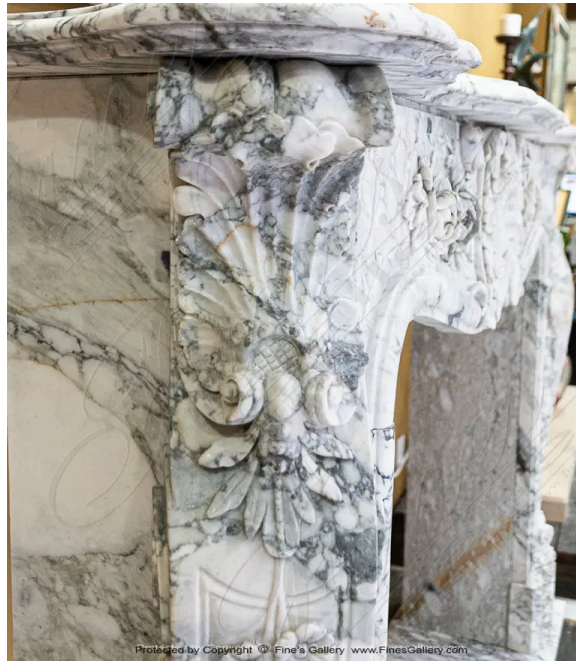

Ornate French Arabascato Marble Fireplace - MFP-2322 (View 2)