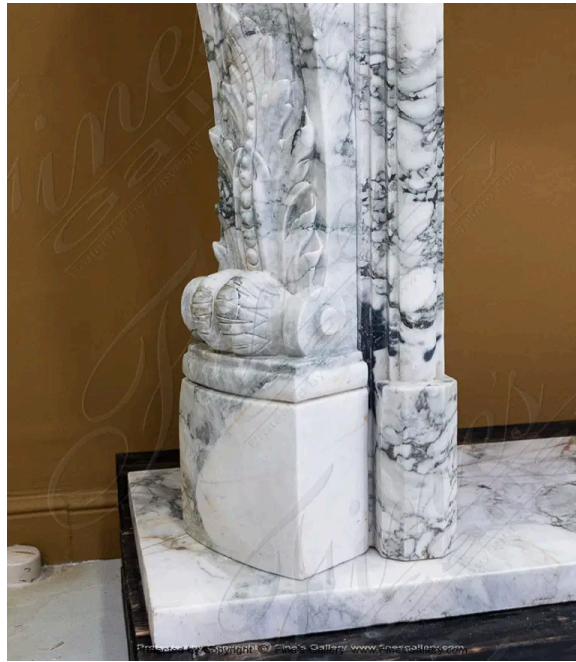

Ornate French Arabascato Marble Fireplace - MFP-2322 (View 5)