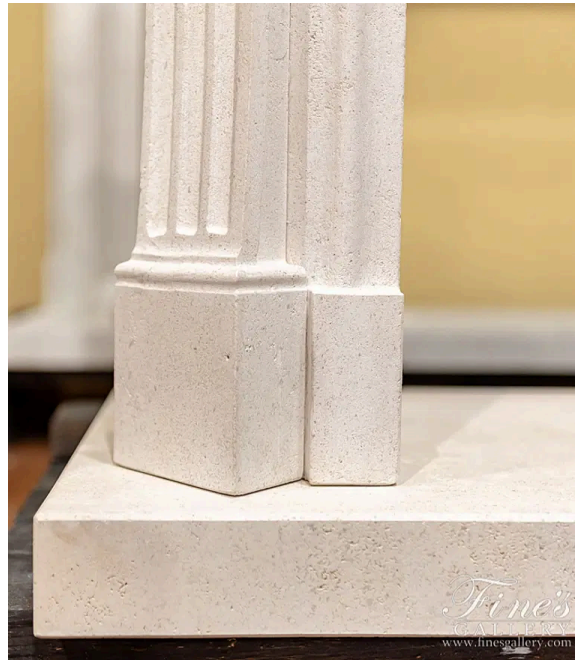

Louis XVI Fireplace Mantel in French Limestone - MFP-2213 (View 3)