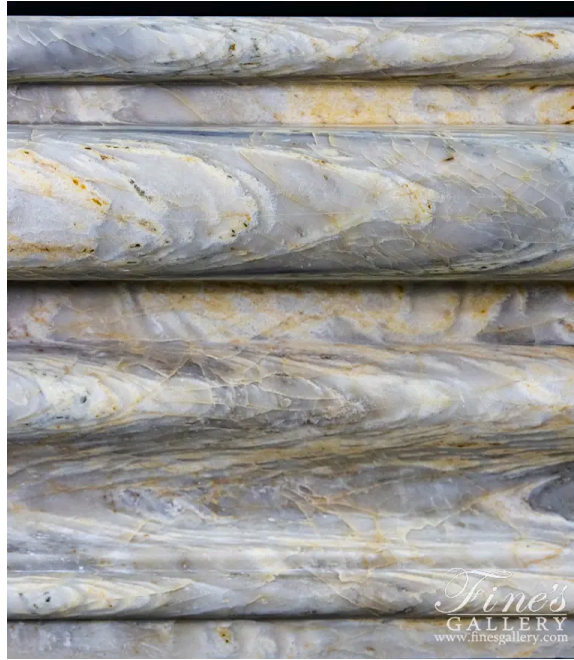

Orobico Light Bolection Marble Fireplace - MFP-2180 (View 4)