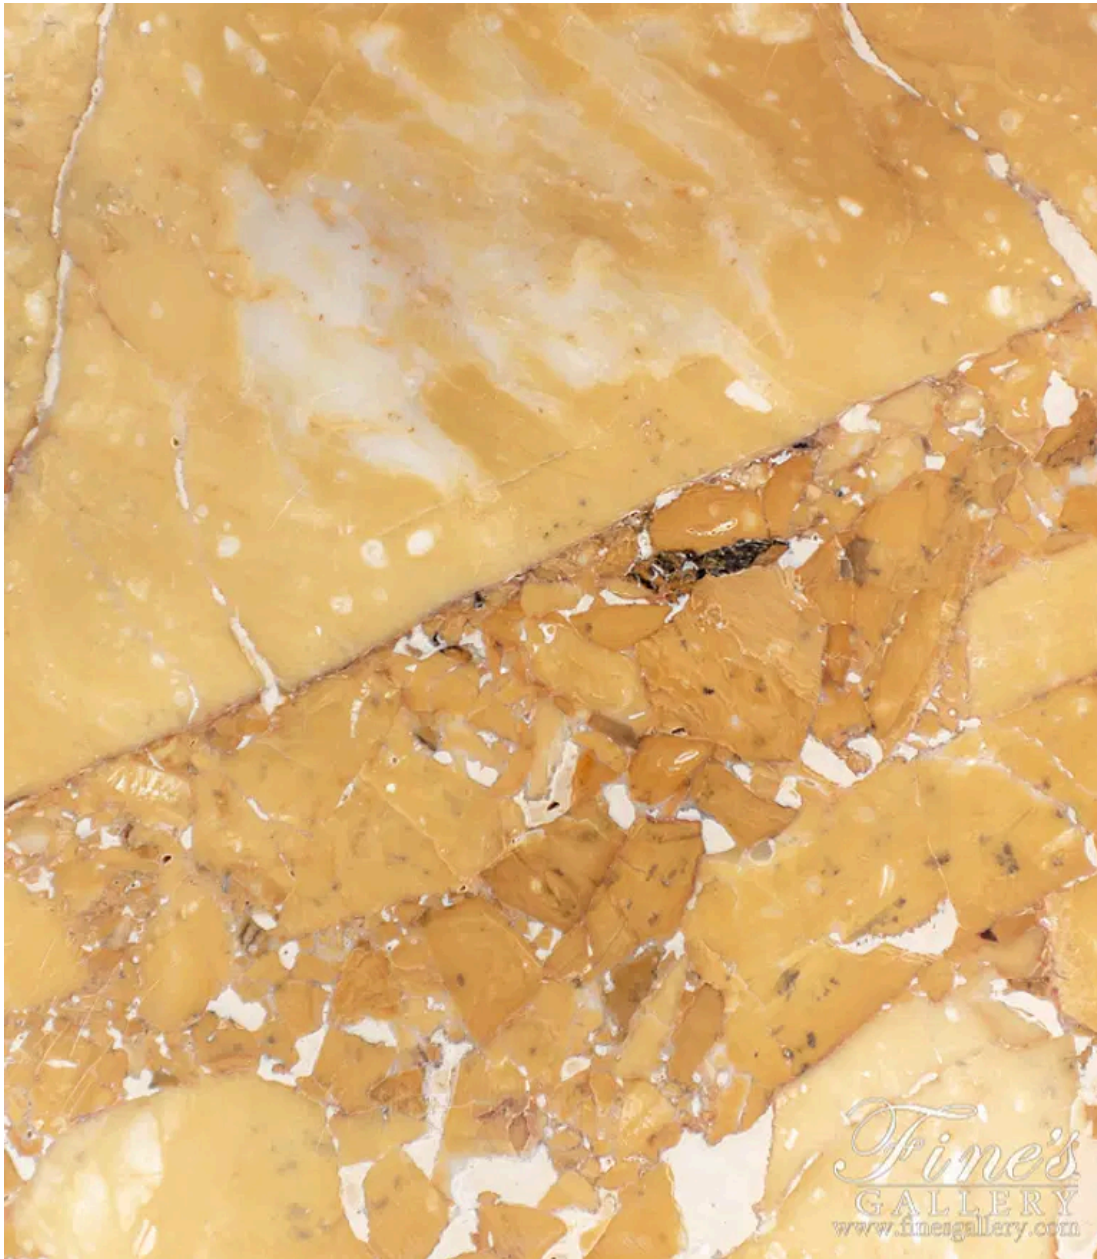

Neoclassical Italian Marble Fireplace Surround - MFP-2158 (View 5)