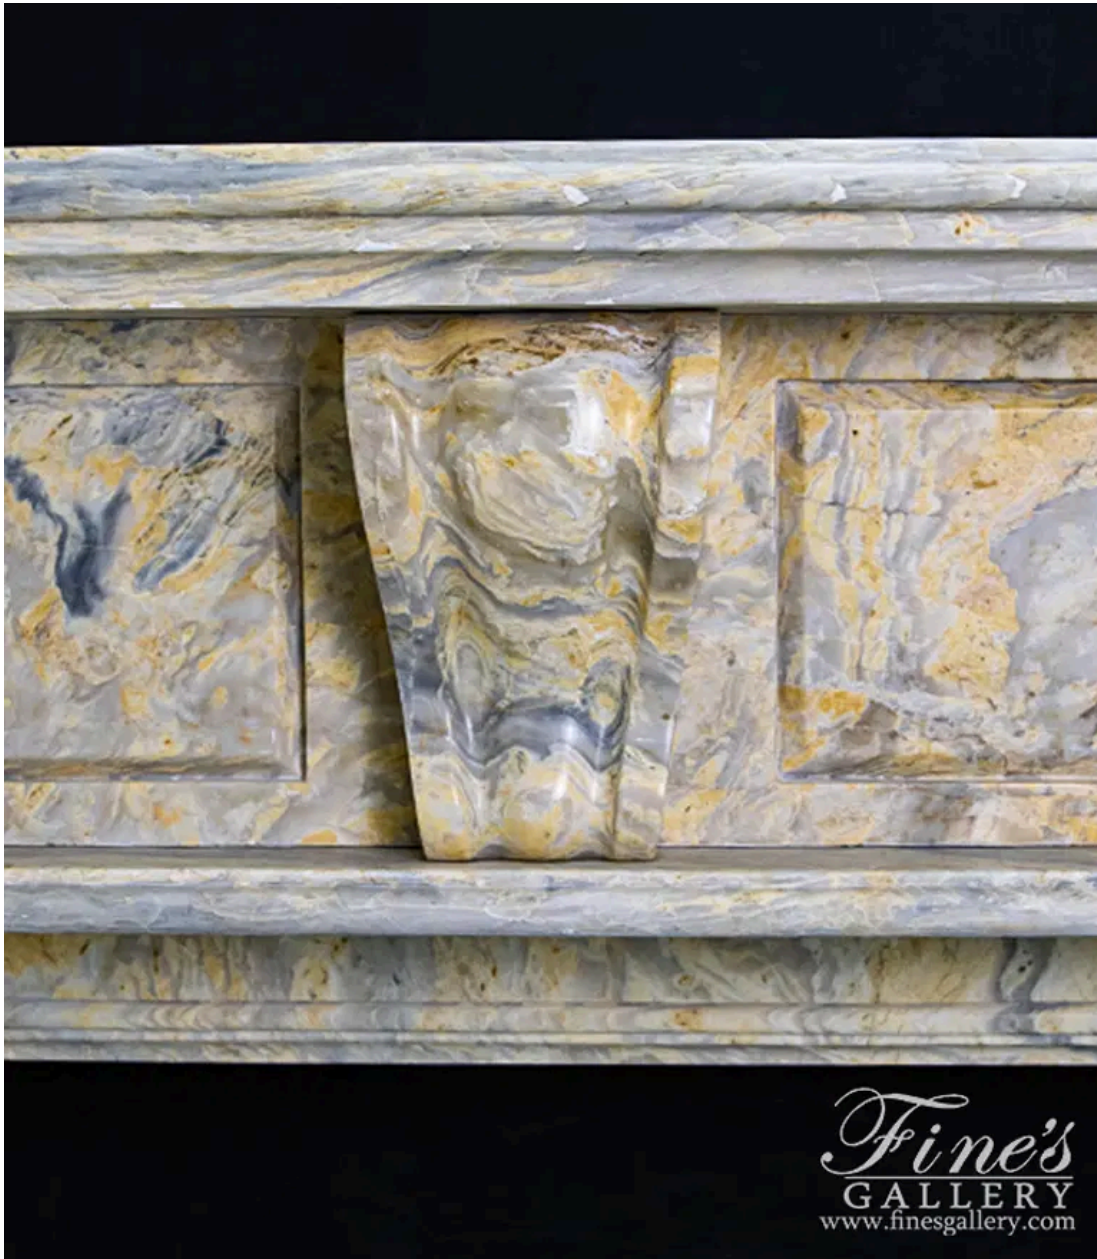

Orobico Light Marble Fireplace - MFP-2092 (View 5)