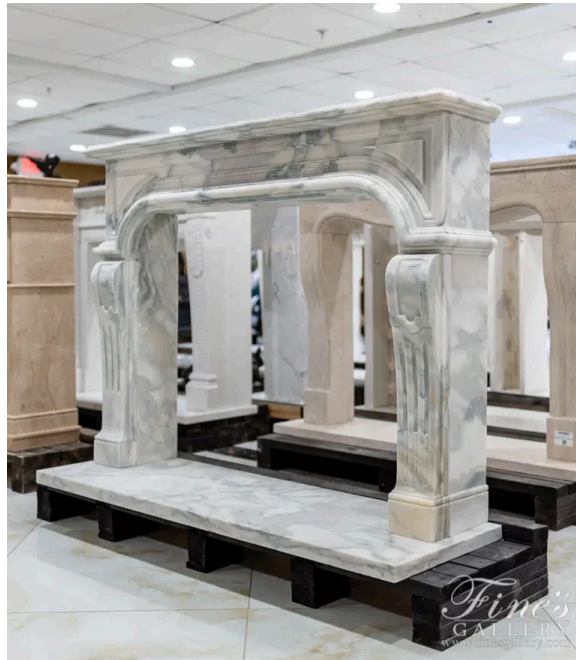

Arabascato Marble Fireplace - MFP-1969 (View 4)