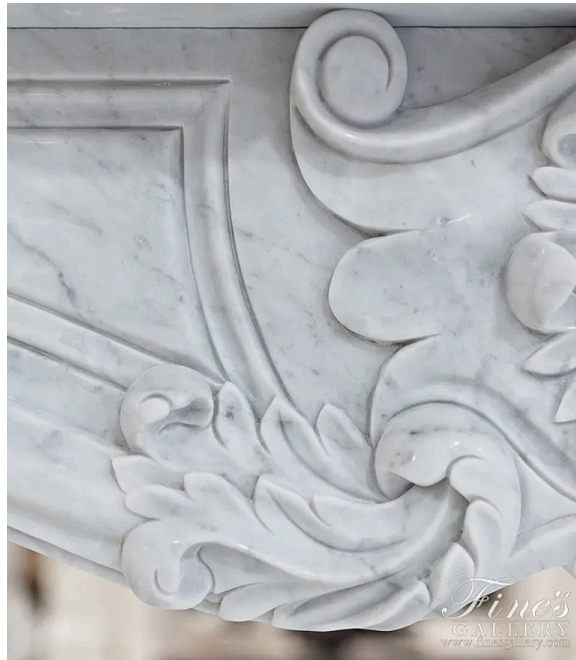

Carrara White Marble Mantel - MFP-1780 (View 3)