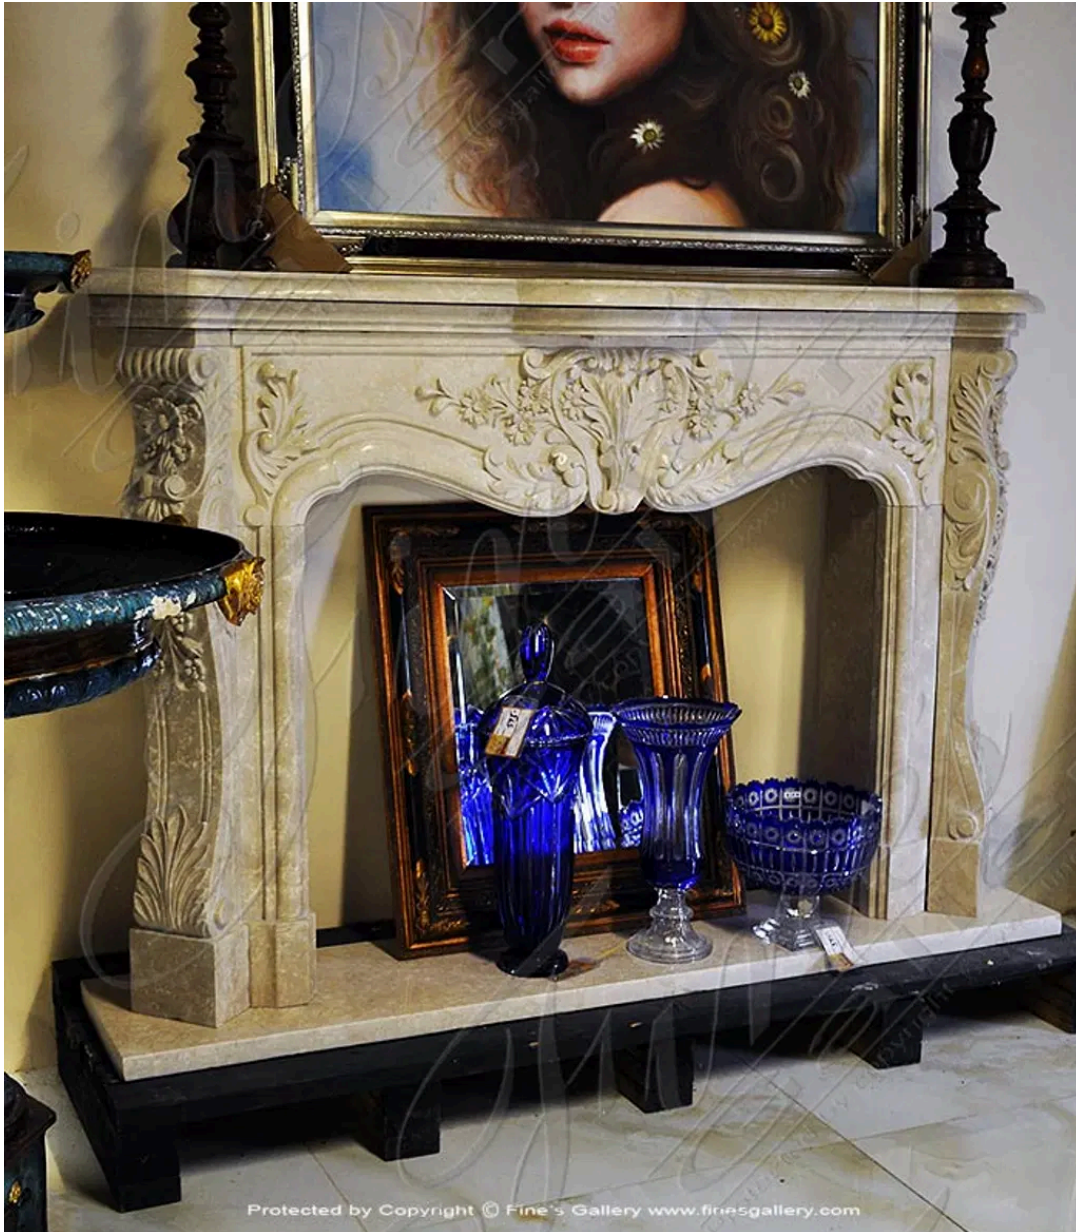

French Style Botticino Mantel

MODEL MFP-1585 / HAND-CRAFTED BOTTICINO MARBLE / PINK

This elegant french style botticino mantel is very refined. Botticino Semiclassico is quarried in Italy. This marble is available for a limited time only.

BOTTICINO: *Botticino marble.*

DIMENSIONS

68.75" W x 47" H x 14" D

OPENING: 42" W x 34.75" H

COLOR

PINK

MARBLE

AVAILABILITY