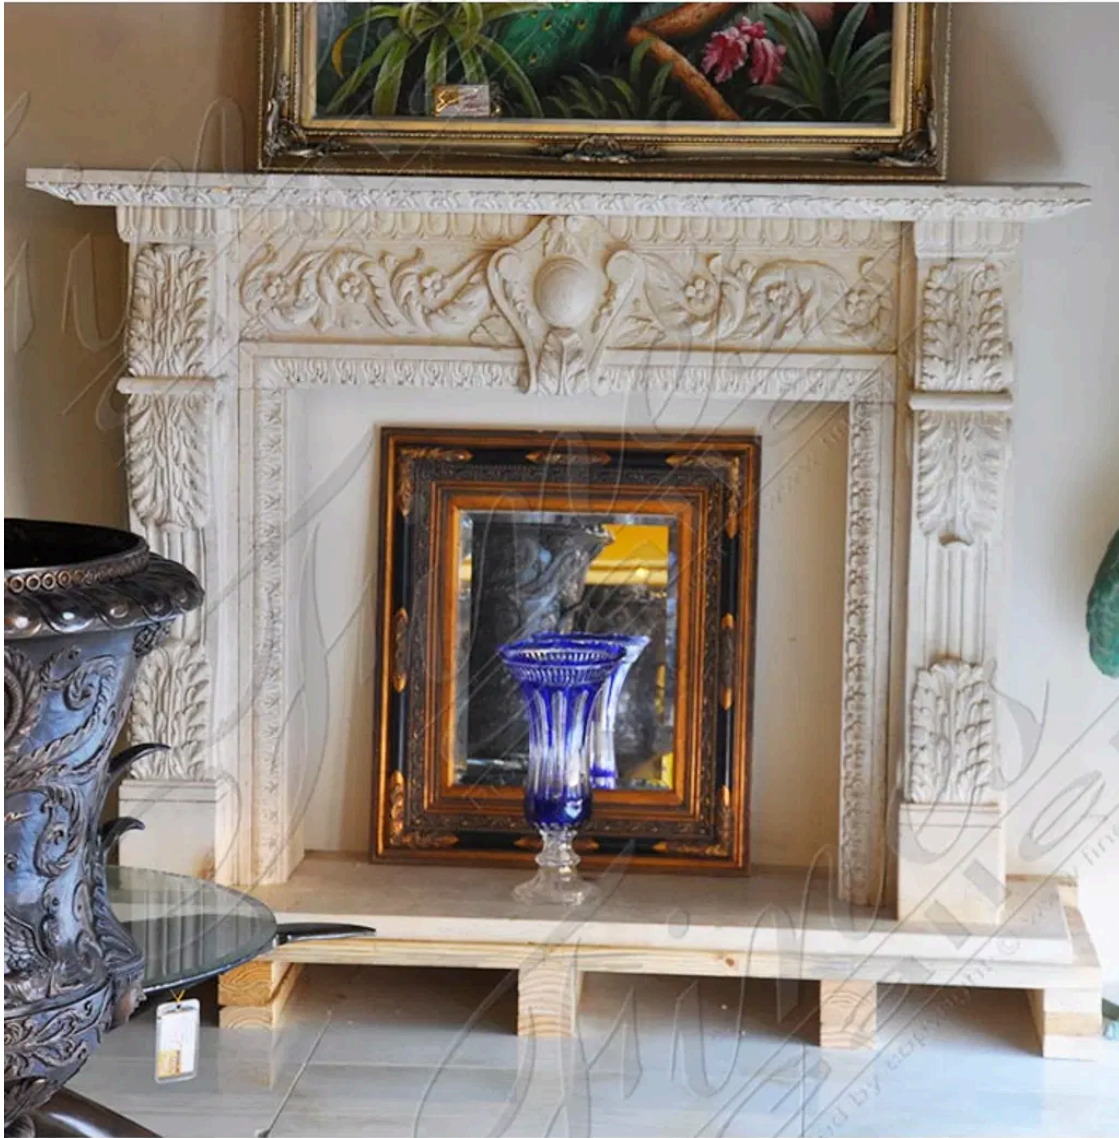

## DIMENSIONS

68" W x 50" H x 17.5" D

OPENING: 38" W x 34" H