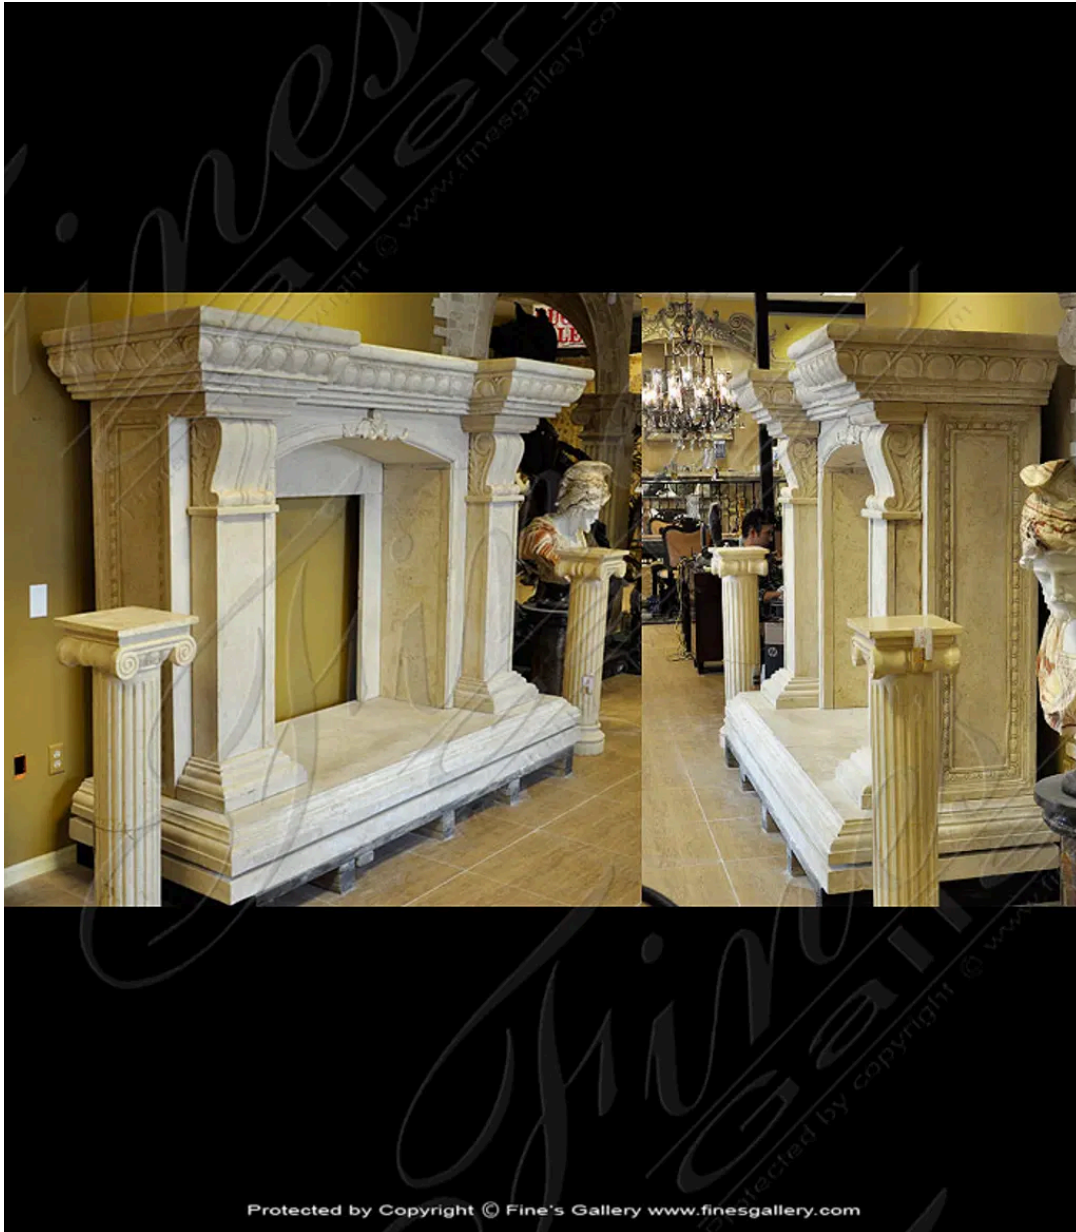

Oversized Classical Mantel in Galala Marble

MODEL MFP-1378 / HAND-CRAFTED GALALA MARBLE / CREAM

At almost 9 feet wide by 6 feet tall this very impressive sized light cream colored marble mantel is available for a limited time only. Contact a sales representative about ordering today. 1.866.860.1710.

GALALA: *Galala Cream Egyptian Marble is a type of natural stone that originates from the quarries of Egypt.*

DIMENSIONS

104" W x 73" H x 33" D

OPENING: 38" W x 41" H

COLOR

CREAM

MARBLE

AVAILABILITY