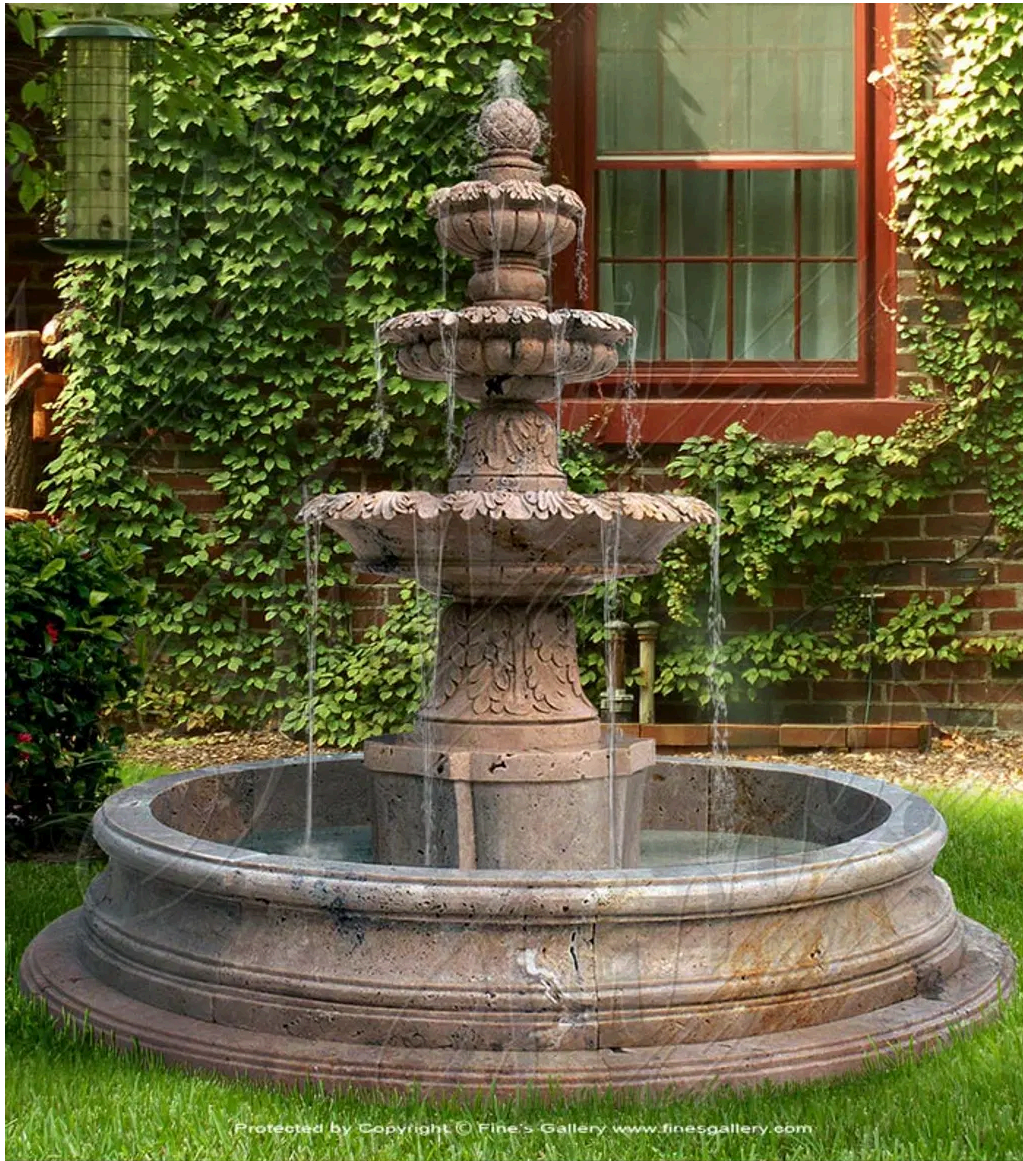

Ornate Leaf Pedestal Fountain

MODEL MF-594 / HAND-CRAFTED MARBLE

Made from antique marble with natural earth tones, this sophisticated three tier design has ornate leaf decor throughout. Standing at 5 1/2 feet high x 5 1/2 feet in diameter, this fountain is a nice addition to your garden, foyer or special niche.

Protected by Copyright © Fine's Gallery www.finesgallery.com

DIMENSIONS

72" W x 55" H x 72" D

COLOR

-
MARBLE

AVAILABILITY

OUT OF STOCK

CONTACT