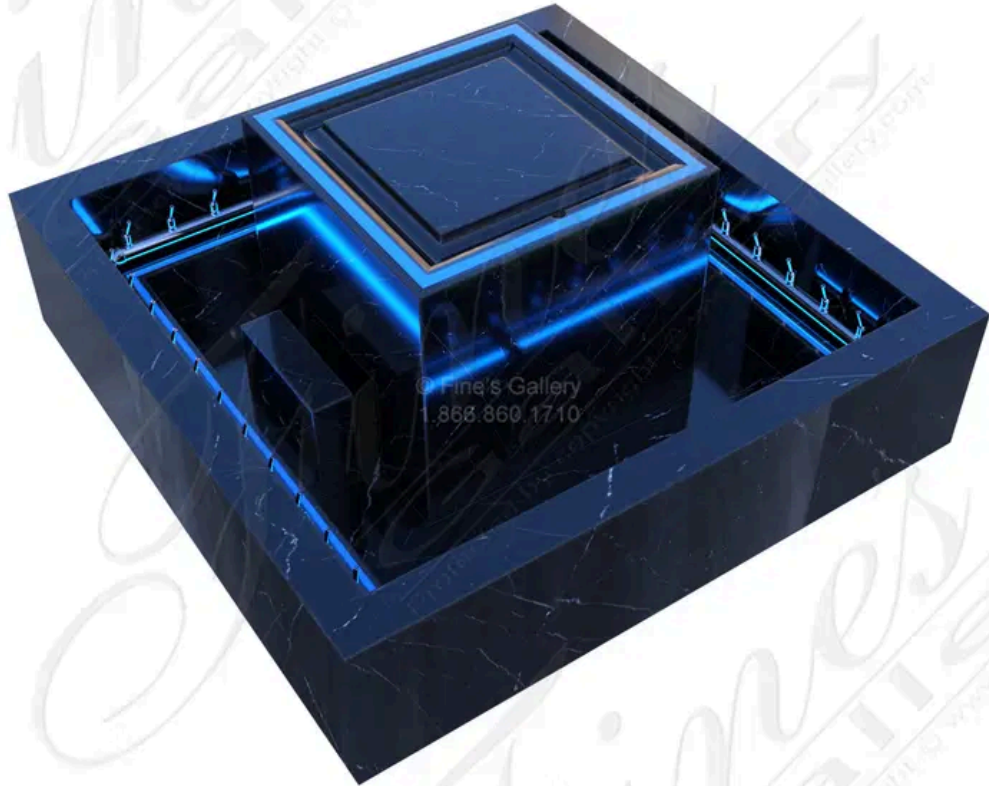

Exquisite Modern Fountain in Black and White Marble

MODEL MF-2447 / HAND-CRAFTED NERO MARQUINA MARBLE / BLACK

An exquisite marble sculpture set inside of a Nero Marquina Marble Square Catch Basin with Stainless Steel Spray Ring - Minimalist Black Fountain Base for Modern Sculpture Display. This sophisticated water feature combines luxurious black marble with contemporary design, featuring integrated grooves for optional LED lighting in both the basin and central pedestal.

NERO MARQUINA: *Stunning black marble with white veins.*

DIMENSIONS

48" W x 72" H x 48" D

COLOR

BLACK
MARBLE

AVAILABILITY

OUT OF STOCK

CONTACT

(239) 277-0009 - sales@finesgallery.com
Bonita Springs, Florida

WWW.FINESGALLERY.COM

Model MF-2447

Page 1 of 3

Exquisite Modern Fountain in Black and White Marble - MF-2447 (View 2)

Exquisite Modern Fountain in Black and White Marble - MF-2447 (View 3)