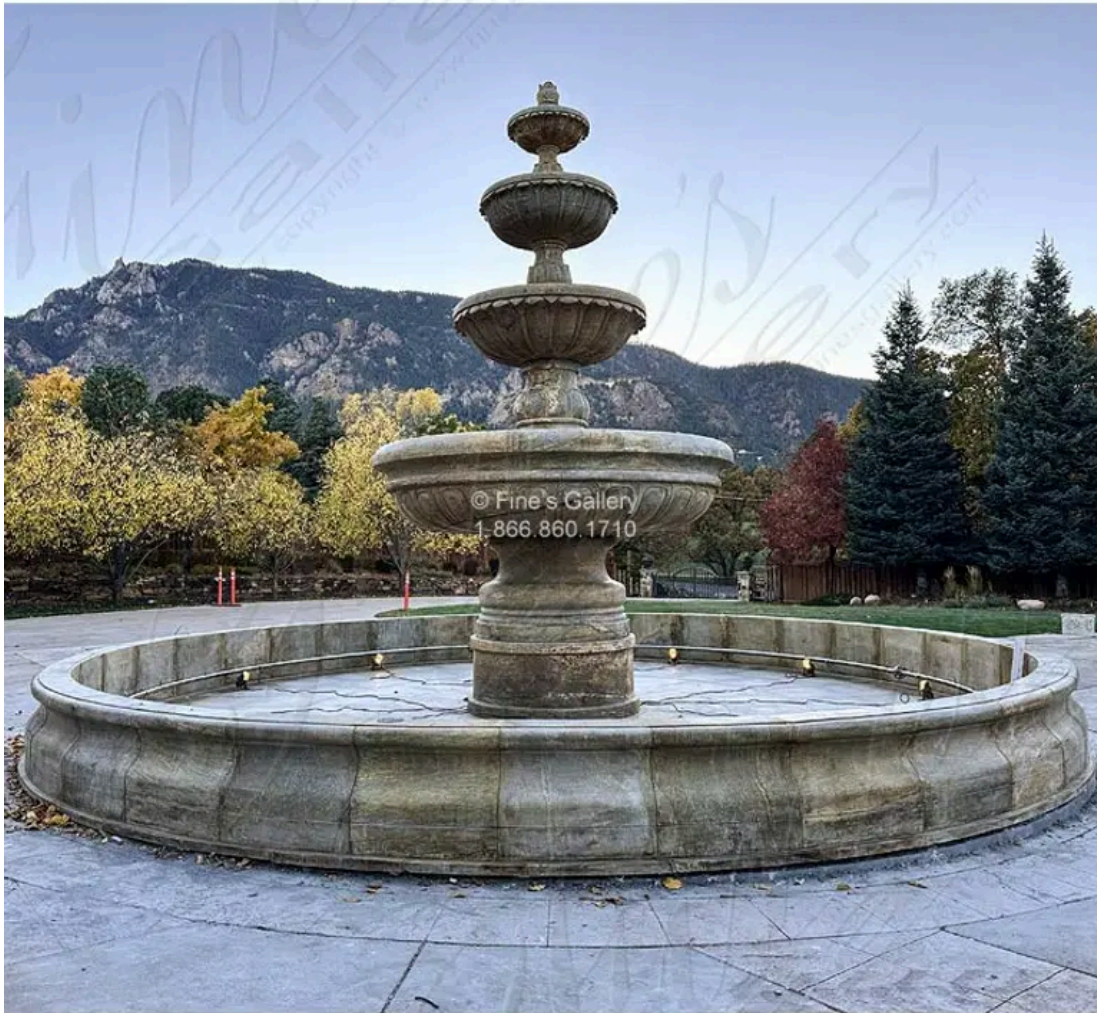

Oversized Tiered Fountain in Solid Granite - MF-2386 (View 2)