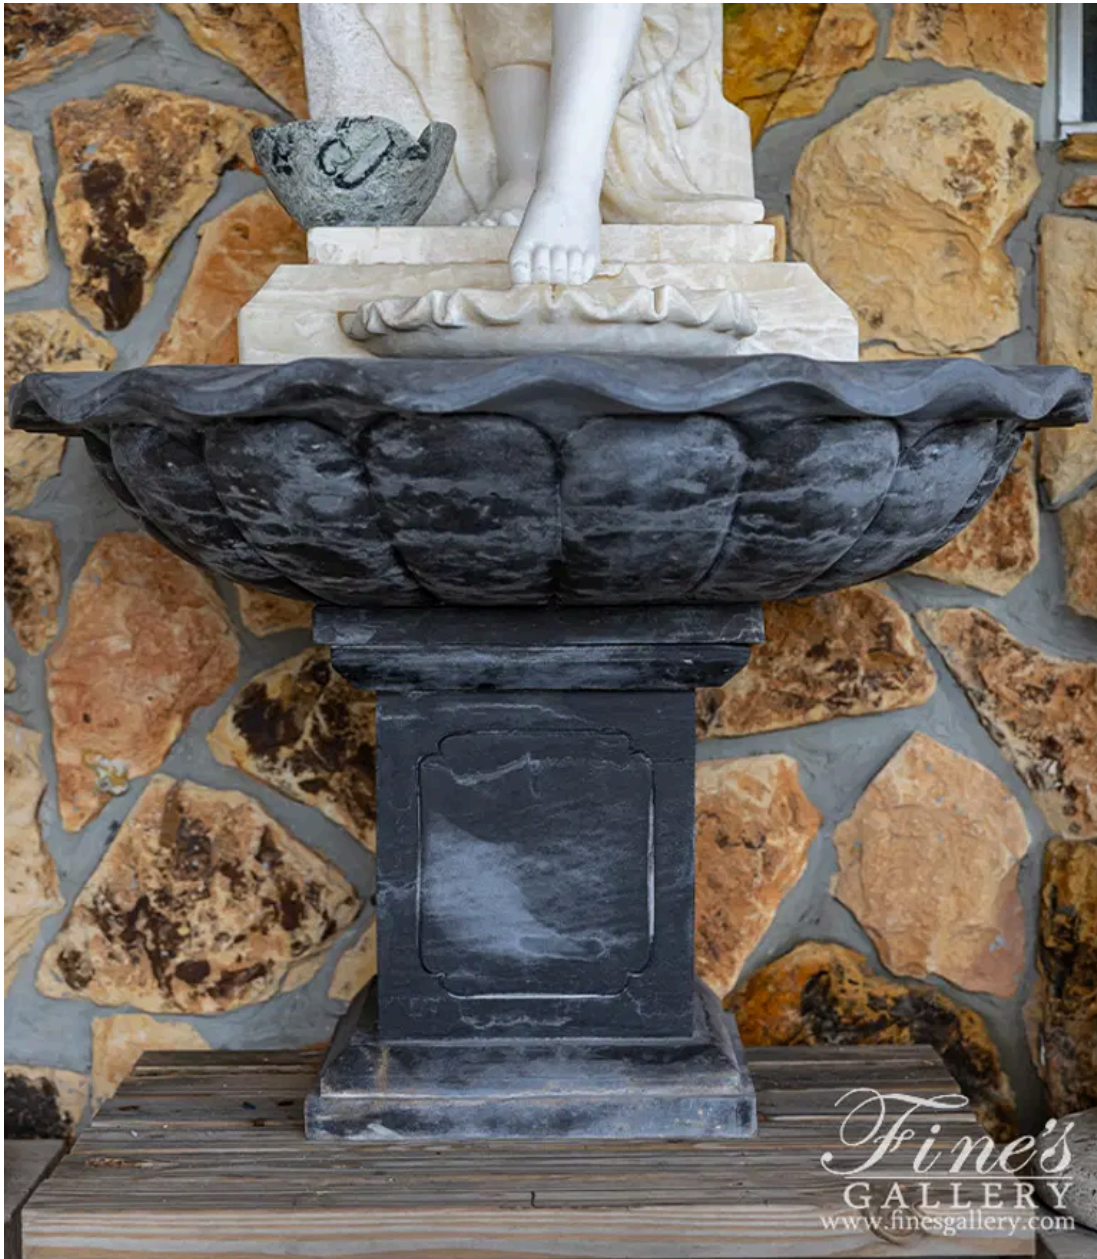

Victorian Lady Marble Fountain in a Red Veined Honey Onyx - MF-2215 (View 10)