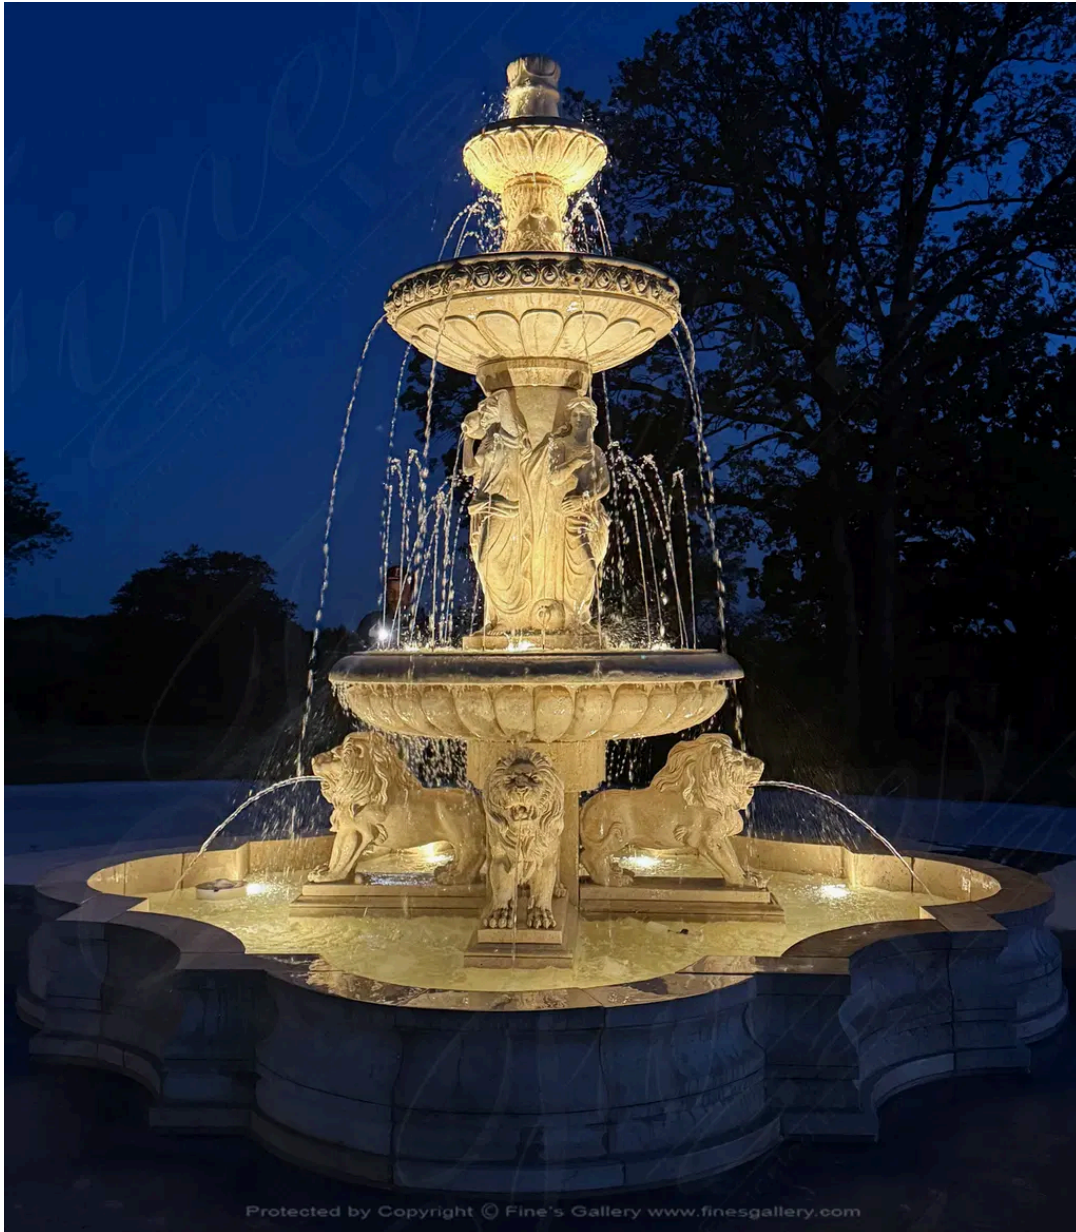

Roman Ladies and Lions Fountain in Classic Light Travertine

MODEL MF-2151 / HAND-CRAFTED CLASSIC LIGHT TRAVERTINE

Roman Ladies and Lions Fountain in Classic Light Travertine set inside of a quatrefoil basin. Spectacular water action from the finial cap down to the 2nd tier and out of carved lions heads, also exiting each of the maidens jugs and from the four lions.

CLASSIC LIGHT TRAVERTINE: *The classic light travertine contains hints of light beige and tan coloration.*

DIMENSIONS

151.5" W x 120" H x 151.5" D

COLOR

-
TRAVERTINE

AVAILABILITY

OUT OF STOCK

CONTACT

Roman Ladies and Lions Fountain in Classic Light Travertine - MF-2151 (View 4)